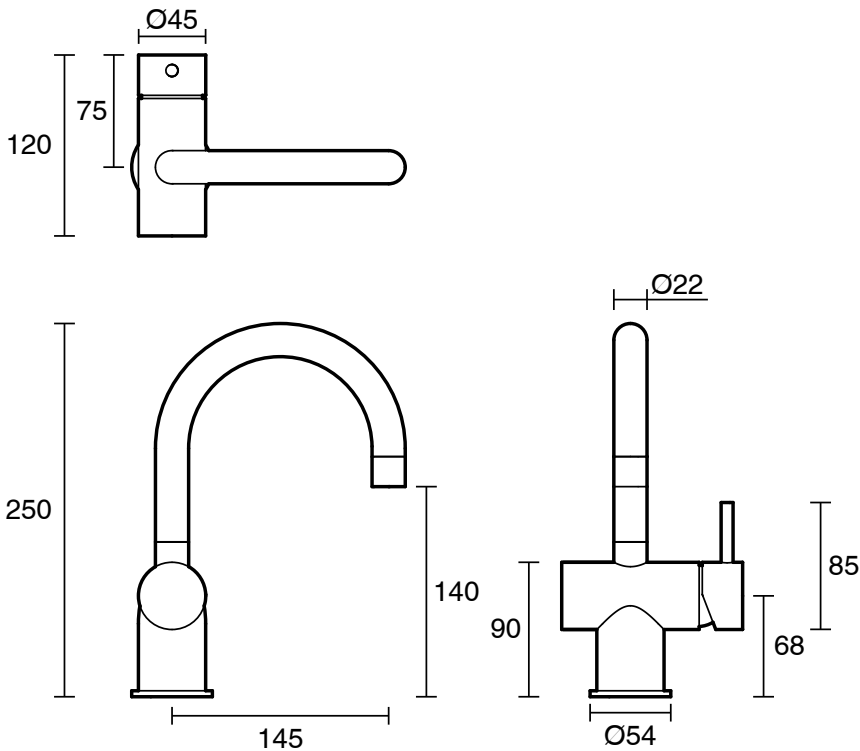

SUSSEX

Sussex Scala Basin / Sink Mixer Tap Small Curved Right Hand Chrome (4 Star)

2261620

SPECIFICATIONS	
Recommended Use	Residential;Commercial
Colour Finish	Polished Chrome
Primary Material	DR Brass
Recommended Pressure Range	150 - 500 kPa as per AS3500
Max Continuous Working Temperature (deg C)	65
Min Continuous Working Temperature (deg C)	1
WARRANTY	
Residential Use (Years)	40
Commercial Use (Years)	10
<i>Please refer to Sussex Warranty page for full Terms and Conditions</i>	

Disclaimer: Products in this specification manual must by regulation be installed by licensed and registered trade people. The manufacturer/distributor reserves the right to vary specifications or delete models from their range without prior notification. Dimensions are nominal measurements only. Dimensions and set-outs listed are correct at time of publication however the manufacturer/distributor takes no responsibility for printing errors.