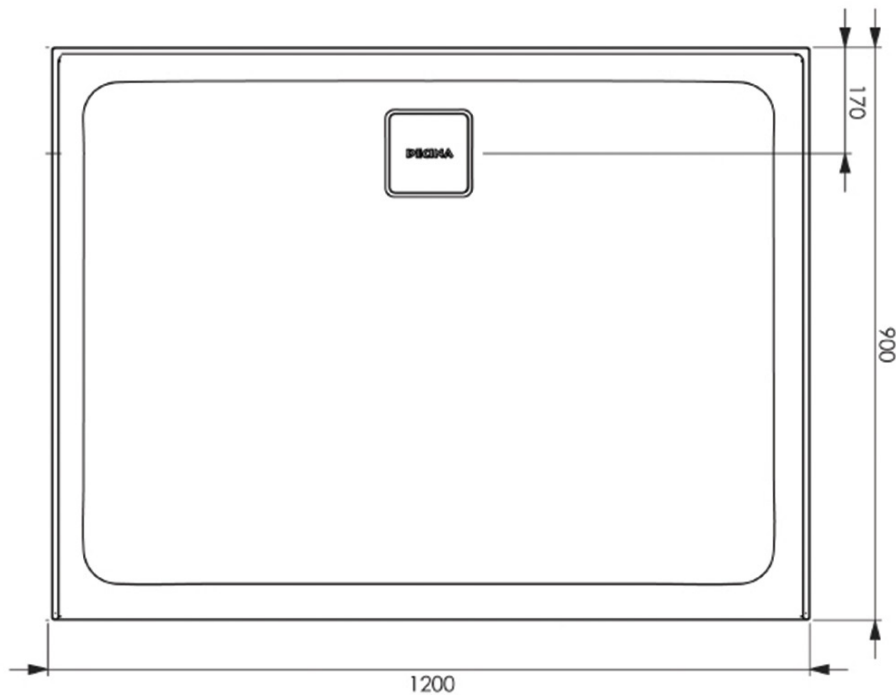

Posh Bristol Luna Shower Base 1200mm x 900mm Rear Outlet 3 Tiling Bead

2009273

SPECIFICATIONS

Recommended Use	Residential;Commercial
Material	PVC
Colour	White
Waste Position	Rear

WARRANTY

Residential & Commercial Use (Years)	7
Spare Parts & Labour (Years)	1

Please refer to Posh Warranty Page for full Terms and Conditions

Dimensions are nominal measurements only.

CLEANING RECOMMENDATIONS:

We recommend the use of soapy water or approved cleaners. This product should not be cleaned with abrasive materials. Damage caused by any improper treatment is not covered by the product warranty. Refer to Warranty Conditions

Disclaimer: Products in this specification manual must by regulation be installed by licensed and registered trade people. The manufacturer/distributor reserves the right to vary specifications or delete models from their range without prior notification. Dimensions are nominal measurements only. Dimensions and set-outs listed are correct at time of publication however the manufacturer/distributor takes no responsibility for printing errors.

Published 01/04/2026

To see the complete Posh range go to
www.reece.com.au