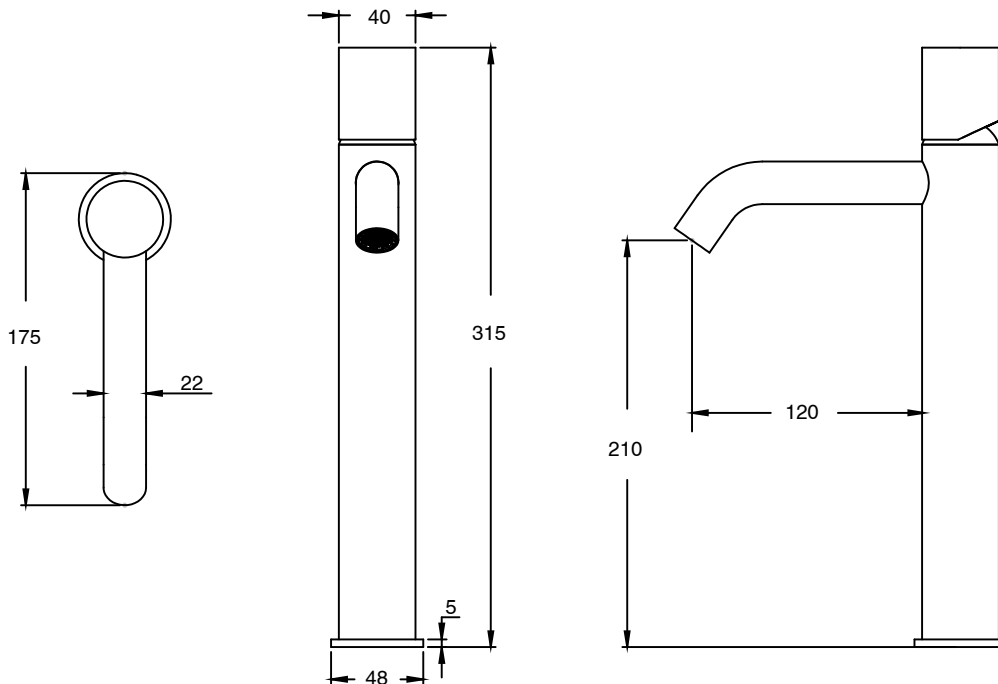

## Sussex Pure Extended Basin Mixer Tap Curved Spout with Cirque Textured Handle Brushed Nickel (5 Star) 2224929

SPECIFICATIONS	
Recommended Use	Residential;Commercial
Colour Finish	Brushed Nickel
Primary Material	DR Brass
Recommended Pressure Range	150 - 500 kPa as per AS3500
Max Continuous Working Temperature (deg C)	65
Min Continuous Working Temperature (deg C)	1
WARRANTY	
Residential Use (Years)	40
Commercial Use (Years)	10
<i>Please refer to Sussex Warranty page for full Terms and Conditions</i>	

Dimensions are nominal measurements only.