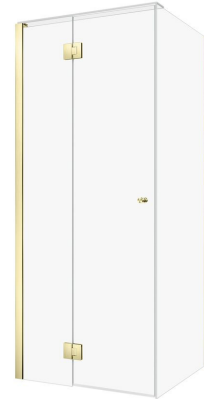

KADO

Kado Lux Frameless Enclosure with Wall Channel 900 x 900mm Brushed Brass

1710034

SPECIFICATIONS

Recommended Use	Residential;Commercial
Colour Finish	Brushed Brass;Clear
Primary Material	Glass
Frame Configuration	Frameless
Screen Shape	Rectangular
Screen Appearance	Clear
Screen Fixing	Channel
Mounting	Wall

WARRANTY

Residential & Commercial Use (Years)	7
Spare Parts & Labour (Years)	1

Please refer to Kado Warranty Page for full Terms and Conditions

Dimensions are nominal measurements only.

CLEANING RECOMMENDATIONS:

We recommend the use of soapy water or approved cleaners. This product should not be cleaned with abrasive materials. Damage caused by any improper treatment is not covered by the product warranty. Refer to Warranty Conditions

Disclaimer: Products in this specification manual must by regulation be installed by licensed and registered trade people. The manufacturer/distributor reserves the right to vary specifications or delete models from their range without prior notification. Dimensions are nominal measurements only. Dimensions and set-outs listed are correct at time of publication however the manufacturer/distributor takes no responsibility for printing errors.

Published 01/04/2026

To see the complete Kado range go to
www.reece.com.au