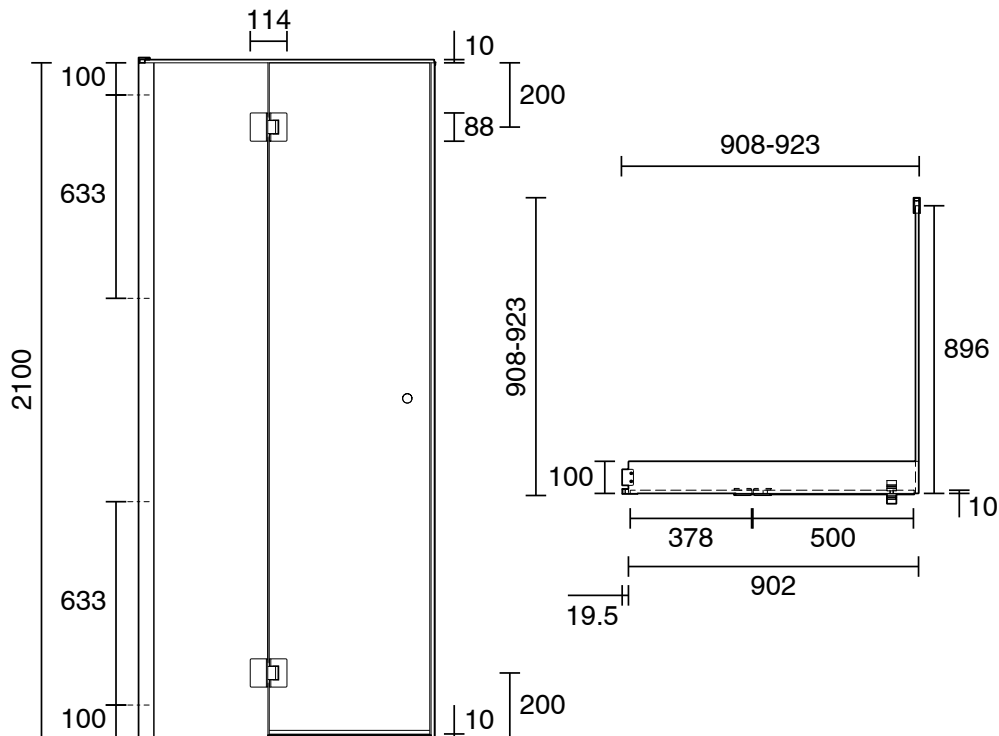

KADO

Kado Lux Frameless Enclosure with Wall Channel 900 x 900mm Brushed Brass

1710034

SPECIFICATIONS

Recommended Use	Residential;Commercial
Colour Finish	Brushed Brass;Clear
Primary Material	Glass
Frame Configuration	Frameless
Screen Shape	Rectangular
Screen Appearance	Clear
Screen Fixing	Channel
Mounting	Wall

WARRANTY

Residential & Commercial Use (Years)	7
Spare Parts & Labour (Years)	1

Please refer to Kado Warranty Page for full Terms and Conditions

Dimensions are nominal measurements only.

CLEANING RECOMMENDATIONS:

We recommend the use of soapy water or approved cleaners. This product should not be cleaned with abrasive materials. Damage caused by any improper treatment is not covered by the product warranty. Refer to Warranty Conditions

Disclaimer: Products in this specification manual must by regulation be installed by licensed and registered trade people. The manufacturer/distributor reserves the right to vary specifications or delete models from their range without prior notification. Dimensions are nominal measurements only. Dimensions and set-outs listed are correct at time of publication however the manufacturer/distributor takes no responsibility for printing errors.

Published 01/04/2026

To see the complete Kado range go to
www.reece.com.au