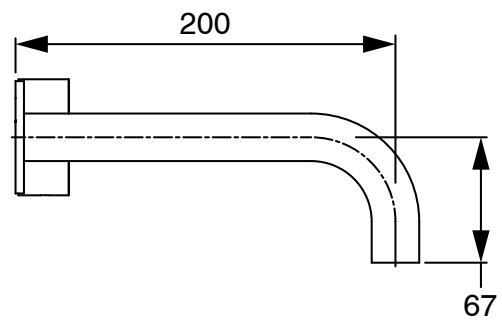

SUSSEX

**Sussex Pure Progressive Wall Bath Mixer System 200mm with Linear Textured Handles
PVD Matte Black Lead Free
50046**

SPECIFICATIONS

Recommended Use	Residential;Commercial
Colour Finish	Matte Black
Primary Material	Lead Free Brass
Recommended Pressure Range	150 - 500 kPa as per AS3500
Max Continuous Working Temperature (deg C)	65
Min Continuous Working Temperature (deg C)	1

WARRANTY

Residential Use (Years)	40
Commercial Use (Years)	10

Please refer to Sussex Warranty page for full Terms and Conditions

Dimensions are nominal measurements only.

CLEANING RECOMMENDATIONS:

We recommend the use of soapy water or approved cleaners. This product should not be cleaned with abrasive materials. Damage caused by any improper treatment is not covered by the product warranty. Refer to Warranty Conditions

Disclaimer: Products in this specification manual must by regulation be installed by licensed and registered trade people. The manufacturer/distributor reserves the right to vary specifications or delete models from their range without prior notification. Dimensions are nominal measurements only. Dimensions and set-outs listed are correct at time of publication however the manufacturer/distributor takes no responsibility for printing errors.

Published 14/05/2026

To see the complete Sussex range go to www.reece.com.au