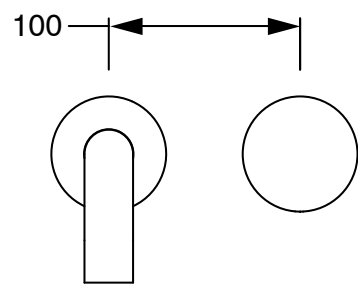

SUSSEX

**Sussex Pure Progressive Wall Bath Mixer System 200mm with Linear Textured Handles
PVD Matte Black Lead Free
50046**

SPECIFICATIONS

Recommended Use	Residential;Commercial
Colour Finish	Matte Black
Primary Material	Lead Free Brass
Recommended Pressure Range	150 - 500 kPa as per AS3500
Max Continuous Working Temperature (deg C)	65
Min Continuous Working Temperature (deg C)	1

WARRANTY

Residential Use (Years)	40
Commercial Use (Years)	10

Please refer to Sussex Warranty page for full Terms and Conditions

Dimensions are nominal measurements only.

CLEANING RECOMMENDATIONS:

We recommend the use of soapy water or approved cleaners. This product should not be cleaned with abrasive materials. Damage caused by any improper treatment is not covered by the product warranty. Refer to Warranty Conditions

Disclaimer: Products in this specification manual must by regulation be installed by licensed and registered trade people. The manufacturer/distributor reserves the right to vary specifications or delete models from their range without prior notification. Dimensions are nominal measurements only. Dimensions and set-outs listed are correct at time of publication however the manufacturer/distributor takes no responsibility for printing errors.

Published 14/05/2026

To see the complete Sussex range go to www.reece.com.au