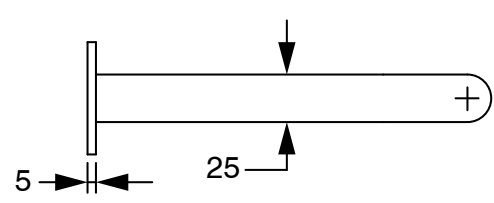

SUSSEX

**Sussex Pure Progressive Wall Bath Mixer System 200mm with Linear Textured Handles
PVD Matte Black Lead Free
50046**

SPECIFICATIONS

Recommended Use	Residential;Commercial
Colour Finish	Matte Black
Primary Material	Lead Free Brass
Recommended Pressure Range	150 - 500 kPa as per AS3500
Max Continuous Working Temperature (deg C)	65
Min Continuous Working Temperature (deg C)	1

WARRANTY

Residential Use (Years)	40
Commercial Use (Years)	10

Please refer to Sussex Warranty page for full Terms and Conditions

Dimensions are nominal measurements only.

CLEANING RECOMMENDATIONS:

We recommend the use of soapy water or approved cleaners. This product should not be cleaned with abrasive materials. Damage caused by any improper treatment is not covered by the product warranty. Refer to Warranty Conditions

Disclaimer: Products in this specification manual must by regulation be installed by licensed and registered trade people. The manufacturer/distributor reserves the right to vary specifications or delete models from their range without prior notification. Dimensions are nominal measurements only. Dimensions and set-outs listed are correct at time of publication however the manufacturer/distributor takes no responsibility for printing errors.

Published 14/05/2026

To see the complete Sussex range go to www.reece.com.au