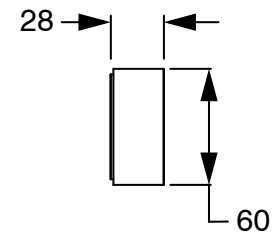

SUSSEX

**Sussex Pure Progressive Wall Bath Mixer System 200mm with Linear Textured Handles
PVD Matte Black Lead Free
50046**

SPECIFICATIONS

Recommended Use	Residential;Commercial
Colour Finish	Matte Black
Primary Material	Lead Free Brass
Recommended Pressure Range	150 - 500 kPa as per AS3500
Max Continuous Working Temperature (deg C)	65
Min Continuous Working Temperature (deg C)	1

WARRANTY

Residential Use (Years)	40
Commercial Use (Years)	10

Please refer to Sussex Warranty page for full Terms and Conditions

Dimensions are nominal measurements only.

CLEANING RECOMMENDATIONS:

We recommend the use of soapy water or approved cleaners. This product should not be cleaned with abrasive materials. Damage caused by any improper treatment is not covered by the product warranty. Refer to Warranty Conditions

Disclaimer: Products in this specification manual must by regulation be installed by licensed and registered trade people. The manufacturer/distributor reserves the right to vary specifications or delete models from their range without prior notification. Dimensions are nominal measurements only. Dimensions and set-outs listed are correct at time of publication however the manufacturer/distributor takes no responsibility for printing errors.

Published 14/05/2026

To see the complete Sussex range go to www.reece.com.au