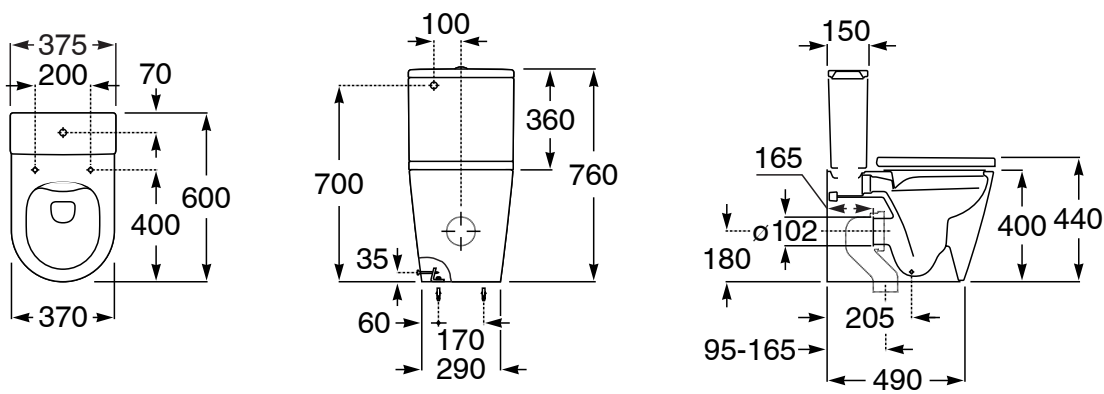

Roca Inspira D4 Rimless Close Coupled Back to Wall Toilet Suite Back Inlet Soft Close Quick Release Seat White (4 Star)

9509771

SPECIFICATIONS	
Recommended Use	Residential;Commercial
Rim Configuration	Rimless
Pan Outlet Type	S Trap with Supplied Conversion Bend
Pan Material	Vitreous China
Pan Weight (kg)	33.4
Toilet Seat Type	Soft Close;Quick Release
Toilet Seat Material	Supralit
WARRANTY	
Residential & Commercial Use (Years)	25
Spare Parts & Labour (Years)	1
<i>Please refer to Roca Warranty page for full Terms and Conditions</i>	

Disclaimer: Products in this specification manual must by regulation be installed by licensed and registered trade people. The manufacturer/distributor reserves the right to vary specifications or delete models from their range without prior notification. Dimensions are nominal measurements only. Dimensions and set-outs listed are correct at time of publication however the manufacturer/distributor takes no responsibility for printing errors.