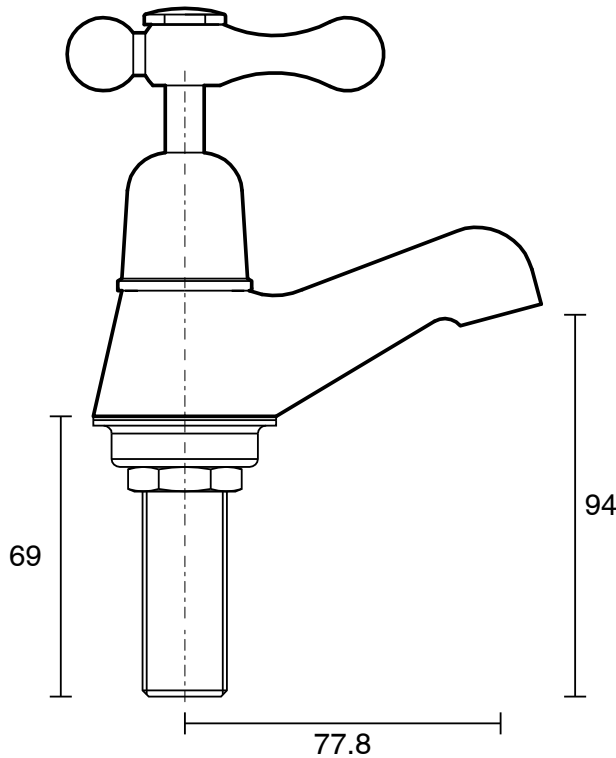

**Posh Bristol Pillar Taps Lever 1/4 Ceramic Disc Chrome (3 Star)**

9508880

SPECIFICATIONS	
Recommended Use	Residential;Commercial
Colour Finish	Chrome
Primary Material	DR Brass
Recommended Pressure Range	150 - 500 kPa as per AS3500
Max Continuous Working Temperature (deg C)	80
Min Continuous Working Temperature (deg C)	5
Hot Water Unit Suitability	Storage Tank;Continuous Flow
WARRANTY	
Residential & Commercial Use (Years)	25
Spare Parts & Labour (Years)	1
<i>Please refer to Posh Warranty Page for full Terms and Conditions</i>	