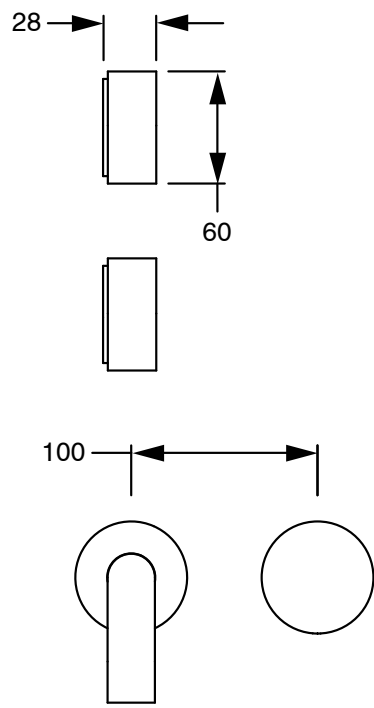

SUSSEX

**Sussex Pure Progressive Wall Basin Mixer Tap System 160mm with Cirque Textured Handle
PVD Matte Black (3 Star)
9511346**

SPECIFICATIONS

Recommended Use	Residential;Commercial
Colour Finish	Matte Black
Primary Material	DR Brass
Recommended Pressure Range	150 - 500 kPa as per AS3500
Max Continuous Working Temperature (deg C)	65
Min Continuous Working Temperature (deg C)	1

WARRANTY

Residential Use (Years)	40
Commercial Use (Years)	10

Please refer to Sussex Warranty page for full Terms and Conditions

Dimensions are nominal measurements only.

CLEANING RECOMMENDATIONS:

We recommend the use of soapy water or approved cleaners. This product should not be cleaned with abrasive materials. Damage caused by any improper treatment is not covered by the product warranty. Refer to Warranty Conditions

Disclaimer: Products in this specification manual must by regulation be installed by licensed and registered trade people. The manufacturer/distributor reserves the right to vary specifications or delete models from their range without prior notification. Dimensions are nominal measurements only. Dimensions and set-outs listed are correct at time of publication however the manufacturer/distributor takes no responsibility for printing errors.

Published 01/04/2026

To see the complete Sussex range go to www.reece.com.au