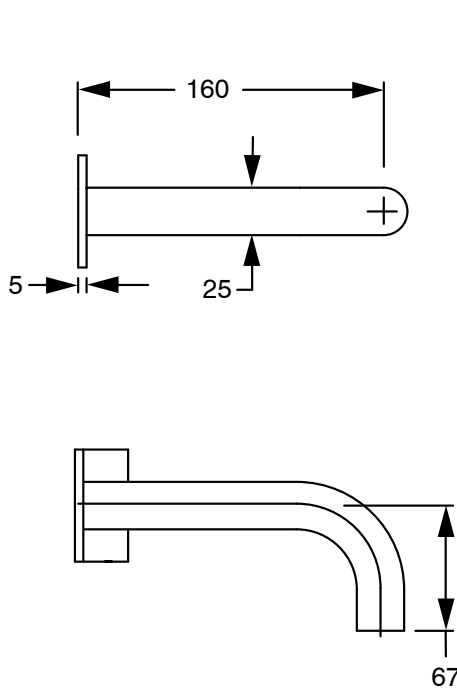

SUSSEX

**Sussex Pure Progressive Wall Basin Mixer Tap System 160mm with Cirque Textured Handle
PVD Matte Black (3 Star)
9511346**

SPECIFICATIONS

Recommended Use	Residential;Commercial
Colour Finish	Matte Black
Primary Material	DR Brass
Recommended Pressure Range	150 - 500 kPa as per AS3500
Max Continuous Working Temperature (deg C)	65
Min Continuous Working Temperature (deg C)	1

WARRANTY

Residential Use (Years)	40
Commercial Use (Years)	10

Please refer to Sussex Warranty page for full Terms and Conditions

Dimensions are nominal measurements only.

CLEANING RECOMMENDATIONS:

We recommend the use of soapy water or approved cleaners. This product should not be cleaned with abrasive materials. Damage caused by any improper treatment is not covered by the product warranty. Refer to Warranty Conditions

Disclaimer: Products in this specification manual must by regulation be installed by licensed and registered trade people. The manufacturer/distributor reserves the right to vary specifications or delete models from their range without prior notification. Dimensions are nominal measurements only. Dimensions and set-outs listed are correct at time of publication however the manufacturer/distributor takes no responsibility for printing errors.

Published 01/04/2026

To see the complete Sussex range go to www.reece.com.au