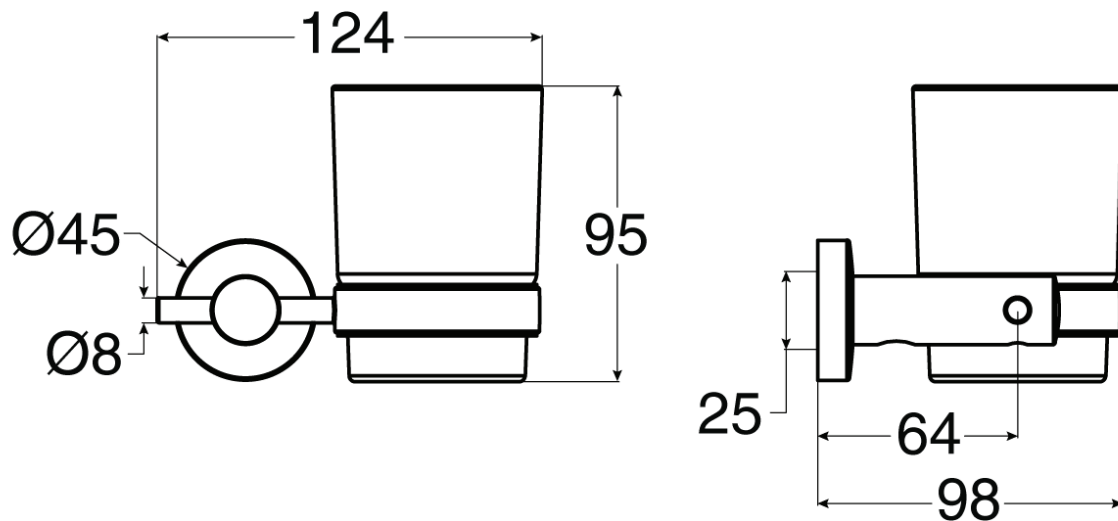

Posh Solus MK2 Single Tumbler Chrome

9506579

SPECIFICATIONS

Recommended Use	Residential;Commercial
Colour	Chrome

WARRANTY

Residential & Commercial Use (Years) 25

Spare Parts & Labour (Years) 1

Please refer to Posh Warranty Page for full Terms and Conditions

Dimensions are nominal measurements only.

CLEANING RECOMMENDATIONS:

We recommend the use of soapy water or approved cleaners. This product should not be cleaned with abrasive materials. Damage caused by any improper treatment is not covered by the product warranty. Refer to Posh Warranty page for full Terms and Conditions.

Disclaimer: Products in this specification manual must by regulation be installed by licensed and registered trade people. The manufacturer/distributor reserves the right to vary specifications or delete models from their range without prior notification. Dimensions are nominal measurements only. Dimensions and set-outs listed are correct at time of publication however the manufacturer/distributor takes no responsibility for printing errors.

Published 01/04/2026

To see the complete Posh range go to
www.reece.com.au