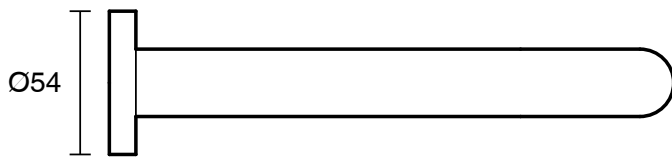

SUSSEX

Scala 25 Wall Outlet Curved 200mm PVD Brushed Gold (3 Star) Lead Free

51140

SPECIFICATIONS	
Recommended Use	Residential;Commercial
Colour Finish	Brushed Gold
Primary Material	Lead Free Brass
Recommended Pressure Range	150 - 500 kPa as per AS3500
Max Continuous Working Temperature (deg C)	65
Min Continuous Working Temperature (deg C)	1
WARRANTY	
Residential Use (Years)	40
Commercial Use (Years)	10
<i>Please refer to Sussex Warranty page for full Terms and Conditions</i>	