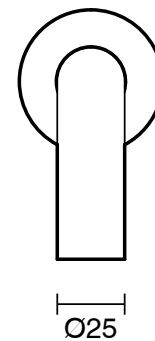

SUSSEX

Scala 25 Wall Outlet Curved 200mm PVD Brushed Gold (3 Star) Lead Free

51140

SPECIFICATIONS	
Recommended Use	Residential;Commercial
Colour Finish	Brushed Gold
Primary Material	Lead Free Brass
Recommended Pressure Range	150 - 500 kPa as per AS3500
Max Continuous Working Temperature (deg C)	65
Min Continuous Working Temperature (deg C)	1
WARRANTY	
Residential Use (Years)	40
Commercial Use (Years)	10
<i>Please refer to Sussex Warranty page for full Terms and Conditions</i>	