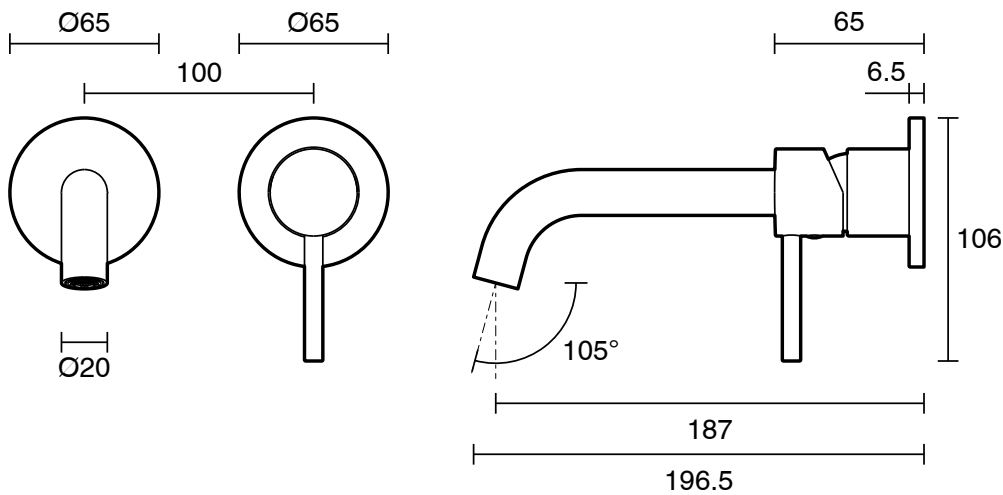

mizu

Mizu Drift Wall Basin/Bath Mixer Set Curved Spout with 2-Piece Cover Plate Trimset Matte Black (6 Star) Lead Free
2267228

SPECIFICATIONS	
Recommended Use	Residential;Commercial
Colour Finish	Matte Black
Primary Material	Lead Free Brass
Recommended Pressure Range	150 - 500 kPa as per AS3500
Max Continuous Working Temperature (deg C)	70
Min Continuous Working Temperature (deg C)	5
WARRANTY	
Residential & Commercial Use (Years)	25
Spare Parts & Labour (Years)	1
<i>Please refer to Mizu Warranty page for full Terms and Conditions</i>	

Disclaimer: Products in this specification manual must by regulation be installed by licensed and registered trade people. The manufacturer/distributor reserves the right to vary specifications or delete models from their range without prior notification. Dimensions are nominal measurements only. Dimensions and set-outs listed are correct at time of publication however the manufacturer/distributor takes no responsibility for printing errors.