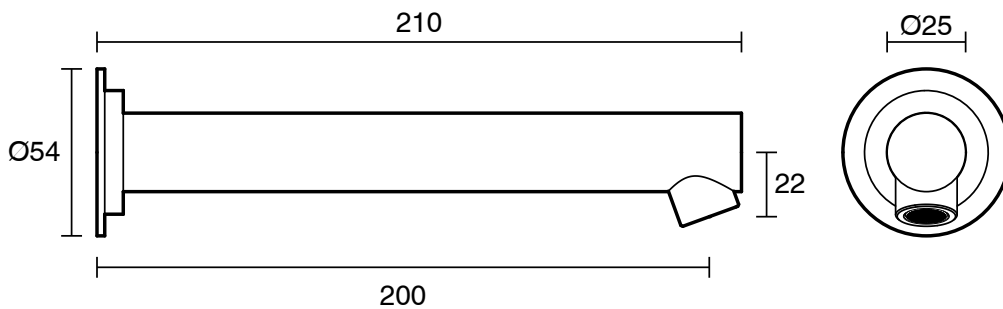

SUSSEX

Scala Wall Basin Outlet Straight 200mm PVD Brushed Bronze (6 Star) Lead Free

52441

SPECIFICATIONS

Recommended Use	Residential;Commercial
Colour Finish	Brushed Bronze
Primary Material	Lead Free Brass
Recommended Pressure Range	150 - 500 kPa as per AS3500
Max Continuous Working Temperature (deg C)	65
Min Continuous Working Temperature (deg C)	1

WARRANTY

Residential Use (Years)	40
Commercial Use (Years)	10

Please refer to Sussex Warranty page for full Terms and Conditions

Dimensions are nominal measurements only.

CLEANING RECOMMENDATIONS:

We recommend the use of soapy water or approved cleaners. This product should not be cleaned with abrasive materials. Damage caused by any improper treatment is not covered by the product warranty. Refer to Warranty Conditions

Disclaimer: Products in this specification manual must by regulation be installed by licensed and registered trade people. The manufacturer/distributor reserves the right to vary specifications or delete models from their range without prior notification. Dimensions are nominal measurements only. Dimensions and set-outs listed are correct at time of publication however the manufacturer/distributor takes no responsibility for printing errors.

Published 12/05/2026

To see the complete Sussex range go to www.reece.com.au