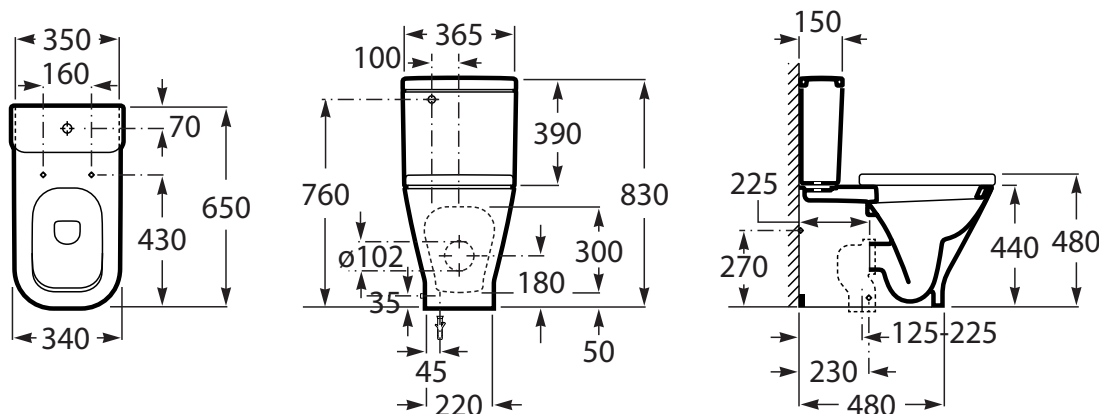

Roca The Gap Close Coupled Back to Wall Back Inlet Comfort Height Toilet Suite White (4 Star) Comfort Height Back Inlet

9505426

SPECIFICATIONS

Recommended Use	Residential;Commercial
Rim Configuration	Box
Pan Outlet Type	P Trap;S Trap
Pan Material	Vitreous China
Pan Weight (kg)	33
Toilet Seat Type	Soft Close;Quick Release
Toilet Seat Material	Urea

WARRANTY

Residential & Commercial Use (Years)	25
Spare Parts & Labour (Years)	1

Please refer to Roca Warranty page for full Terms and Conditions