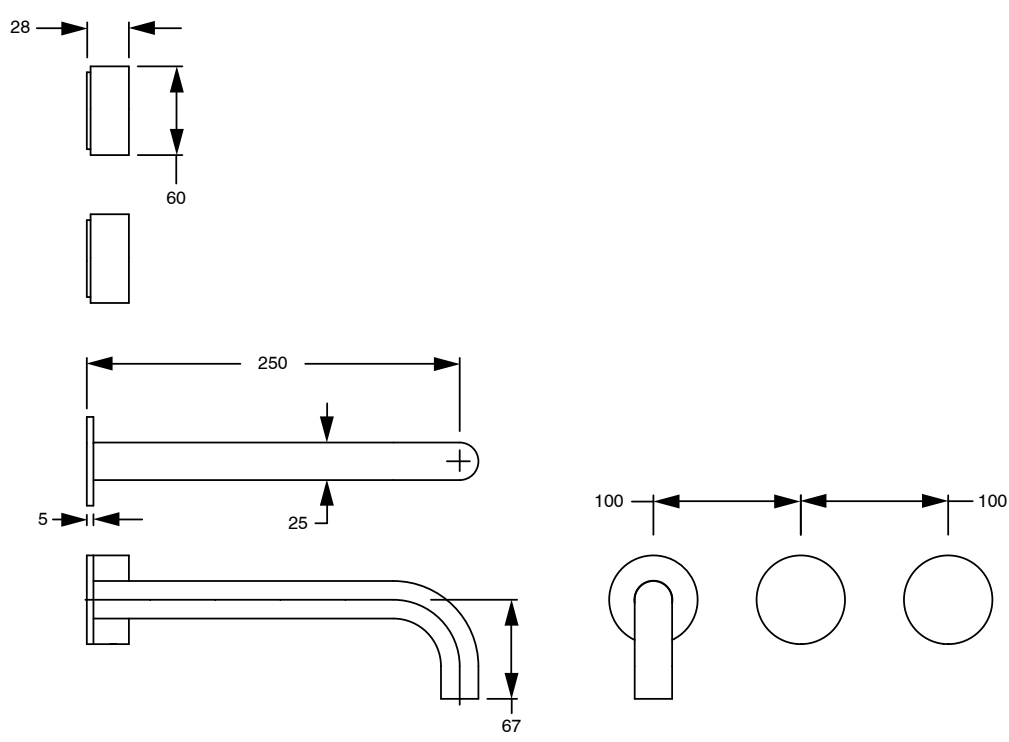

SUSSEX

Sussex Pure Wall Bath Hostess System 250mm with Linear Textured Handles Chrome Lead Free

46889

SPECIFICATIONS

Recommended Use	Residential;Commercial
Colour Finish	Polished Chrome
Primary Material	Lead Free Brass
Recommended Pressure Range	150 - 500 kPa as per AS3500
Max Continuous Working Temperature (deg C)	65
Min Continuous Working Temperature (deg C)	1

WARRANTY

Residential Use (Years)	40
Commercial Use (Years)	10

Please refer to Sussex Warranty page for full Terms and Conditions

Dimensions are nominal measurements only.

CLEANING RECOMMENDATIONS:

We recommend the use of soapy water or approved cleaners. This product should not be cleaned with abrasive materials. Damage caused by any improper treatment is not covered by the product warranty. Refer to Warranty Conditions

Disclaimer: Products in this specification manual must by regulation be installed by licensed and registered trade people. The manufacturer/distributor reserves the right to vary specifications or delete models from their range without prior notification. Dimensions are nominal measurements only. Dimensions and set-outs listed are correct at time of publication however the manufacturer/distributor takes no responsibility for printing errors.
Published 14/05/2026

To see the complete Sussex range go to www.reece.com.au