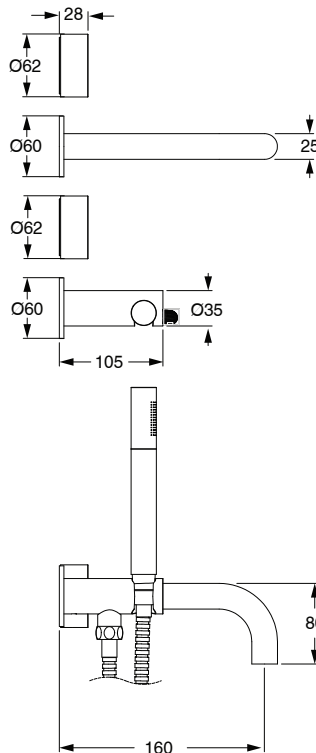

SUSSEX

Sussex Pure Progressive Bath Mixer Tap System 160mm with Handshower Right Hand and Linear Textured Handles PVD Brushed Bronze (3 Star)
9511029

SPECIFICATIONS	
Recommended Use	Residential;Commercial
Colour Finish	Brushed Bronze
Primary Material	DR Brass
Recommended Pressure Range	150 - 500 kPa as per AS3500
Max Continuous Working Temperature (deg C)	65
Min Continuous Working Temperature (deg C)	1
WARRANTY	
Residential Use (Years)	40
Commercial Use (Years)	10
<i>Please refer to Sussex Warranty page for full Terms and Conditions</i>	

Disclaimer: Products in this specification manual must by regulation be installed by licensed and registered trade people. The manufacturer/distributor reserves the right to vary specifications or delete models from their range without prior notification. Dimensions are nominal measurements only. Dimensions and set-outs listed are correct at time of publication however the manufacturer/distributor takes no responsibility for printing errors.