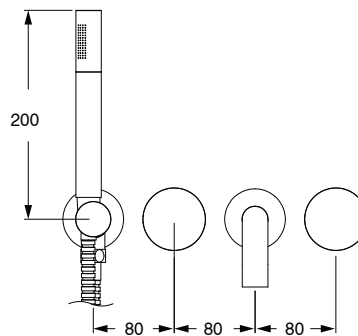

SUSSEX

Sussex Pure Progressive Bath Mixer Tap System 160mm with Handshower Right Hand and Linear Textured Handles PVD Brushed Bronze (3 Star)
9511029

SPECIFICATIONS	
Recommended Use	Residential;Commercial
Colour Finish	Brushed Bronze
Primary Material	DR Brass
Recommended Pressure Range	150 - 500 kPa as per AS3500
Max Continuous Working Temperature (deg C)	65
Min Continuous Working Temperature (deg C)	1
WARRANTY	
Residential Use (Years)	40
Commercial Use (Years)	10
<i>Please refer to Sussex Warranty page for full Terms and Conditions</i>	

Disclaimer: Products in this specification manual must by regulation be installed by licensed and registered trade people. The manufacturer/distributor reserves the right to vary specifications or delete models from their range without prior notification. Dimensions are nominal measurements only. Dimensions and set-outs listed are correct at time of publication however the manufacturer/distributor takes no responsibility for printing errors.