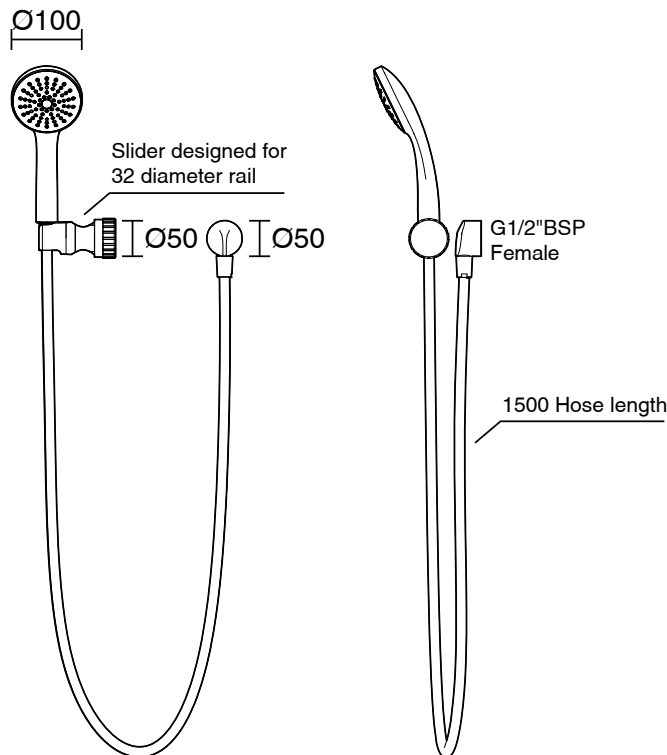

**Posh Solus MK3 Grab Single Rail Shower Conversion Kit 1 Function with Wall Water Inlet  
Chrome (4 Star)  
2213369**

SPECIFICATIONS	
Recommended Use	Residential;Commercial
Colour Finish	Polished Chrome
Primary Material	Stainless Steel
Recommended Pressure Range	150 - 500 kPa as per AS3500
Max Continuous Working Temperature (deg C)	60
Min Continuous Working Temperature (deg C)	5
Hot Water Unit Suitability	Storage Tank;Continuous Flow
WARRANTY	
Residential & Commercial Use (Years)	25
Spare Parts & Labour (Years)	1
<i>Please refer to Posh Warranty Page for full Terms and Conditions</i>	