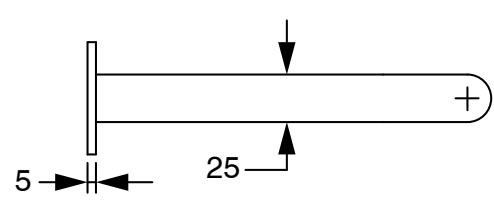

SUSSEX

Sussex Pure Progressive Wall Basin Mixer Tap System 200mm PVD Brushed Gold (3 Star)

9510963

SPECIFICATIONS	
Recommended Use	Residential;Commercial
Colour Finish	Brushed Gold
Primary Material	DR Brass
Recommended Pressure Range	150 - 500 kPa as per AS3500
Max Continuous Working Temperature (deg C)	65
Min Continuous Working Temperature (deg C)	1
WARRANTY	
Residential Use (Years)	40
Commercial Use (Years)	10
<i>Please refer to Sussex Warranty page for full Terms and Conditions</i>	