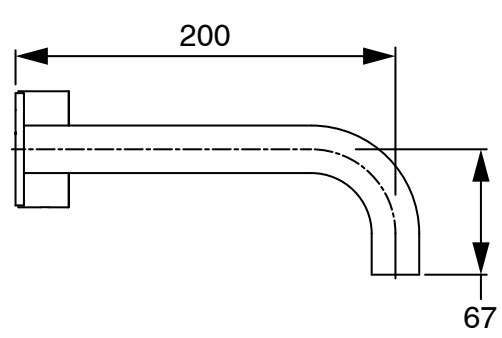

SUSSEX

Sussex Pure Progressive Wall Basin Mixer Tap System 200mm PVD Brushed Gold (3 Star)

9510963

SPECIFICATIONS	
Recommended Use	Residential;Commercial
Colour Finish	Brushed Gold
Primary Material	DR Brass
Recommended Pressure Range	150 - 500 kPa as per AS3500
Max Continuous Working Temperature (deg C)	65
Min Continuous Working Temperature (deg C)	1
WARRANTY	
Residential Use (Years)	40
Commercial Use (Years)	10
<i>Please refer to Sussex Warranty page for full Terms and Conditions</i>	