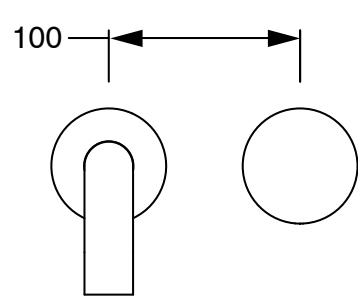

SUSSEX

Sussex Pure Progressive Wall Basin Mixer Tap System 200mm PVD Brushed Gold (3 Star)

9510963

SPECIFICATIONS	
Recommended Use	Residential;Commercial
Colour Finish	Brushed Gold
Primary Material	DR Brass
Recommended Pressure Range	150 - 500 kPa as per AS3500
Max Continuous Working Temperature (deg C)	65
Min Continuous Working Temperature (deg C)	1
WARRANTY	
Residential Use (Years)	40
Commercial Use (Years)	10
<i>Please refer to Sussex Warranty page for full Terms and Conditions</i>	