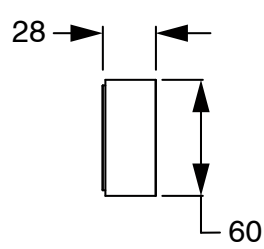

SUSSEX

Sussex Pure Progressive Wall Basin Mixer Tap System 200mm PVD Brushed Gold (3 Star)

9510963

SPECIFICATIONS	
Recommended Use	Residential;Commercial
Colour Finish	Brushed Gold
Primary Material	DR Brass
Recommended Pressure Range	150 - 500 kPa as per AS3500
Max Continuous Working Temperature (deg C)	65
Min Continuous Working Temperature (deg C)	1
WARRANTY	
Residential Use (Years)	40
Commercial Use (Years)	10
<i>Please refer to Sussex Warranty page for full Terms and Conditions</i>	