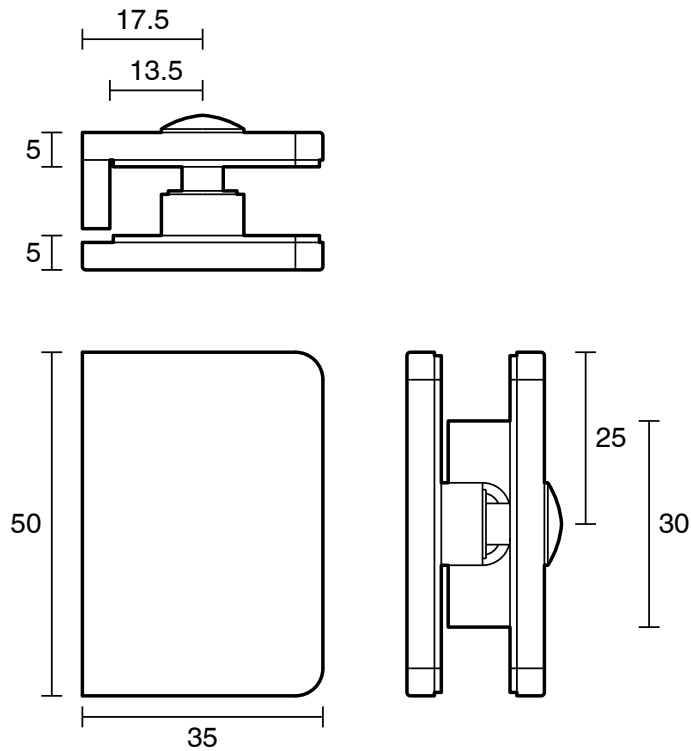

## Kado Lux Frameless Shower Screen Clips (2) Brushed Nickel

1705963

SPECIFICATIONS	
Recommended Use	Residential;Commercial
Colour Finish	Brushed Nickel
Primary Material	Brass
Mounting	Product Surface
WARRANTY	
Residential & Commercial Use (Years)	25
Spare Parts & Labour (Years)	1
<i>Please refer to Kado Warranty Page for full Terms and Conditions</i>	

Dimensions are nominal measurements only.