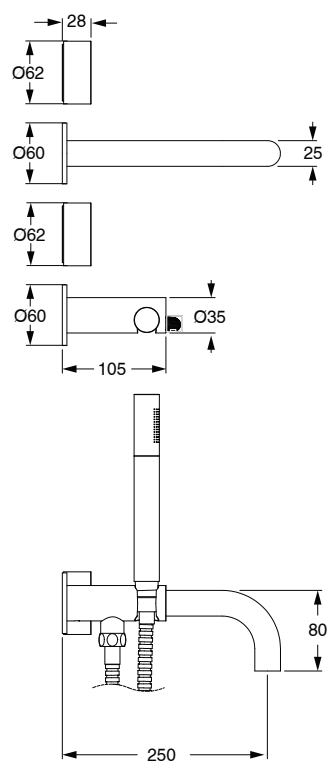

SUSSEX

Sussex Pure Progressive Bath Mixer System 250mm with Handshower Right Hand with Linear Textured Handles PVD Matte Black (3 Star) Lead Free 50206

SPECIFICATIONS	
Recommended Use	Residential;Commercial
Colour Finish	Matte Black
Primary Material	Lead Free Brass
Recommended Pressure Range	150 - 500 kPa as per AS3500
Max Continuous Working Temperature (deg C)	65
Min Continuous Working Temperature (deg C)	1
WARRANTY	
Residential Use (Years)	40
Commercial Use (Years)	10
<i>Please refer to Sussex Warranty page for full Terms and Conditions</i>	