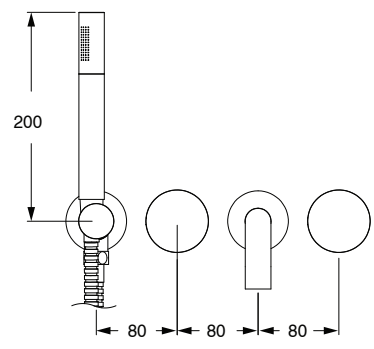

SUSSEX

Sussex Pure Progressive Bath Mixer System 250mm with Handshower Right Hand with Linear Textured Handles PVD Matte Black (3 Star) Lead Free 50206

SPECIFICATIONS	
Recommended Use	Residential;Commercial
Colour Finish	Matte Black
Primary Material	Lead Free Brass
Recommended Pressure Range	150 - 500 kPa as per AS3500
Max Continuous Working Temperature (deg C)	65
Min Continuous Working Temperature (deg C)	1
WARRANTY	
Residential Use (Years)	40
Commercial Use (Years)	10
<i>Please refer to Sussex Warranty page for full Terms and Conditions</i>	

Disclaimer: Products in this specification manual must by regulation be installed by licensed and registered trade people. The manufacturer/distributor reserves the right to vary specifications or delete models from their range without prior notification. Dimensions are nominal measurements only. Dimensions and set-outs listed are correct at time of publication however the manufacturer/distributor takes no responsibility for printing errors.