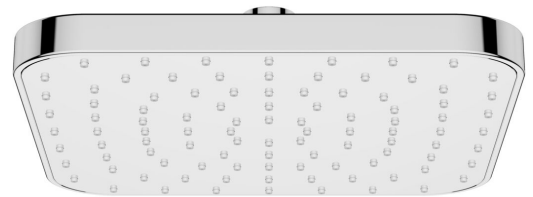

mizu

Mizu Soothe Overhead Shower 200mm Chrome (5 Star)

4201020

SPECIFICATIONS	
Recommended Use	Residential;Commercial
Colour Finish	Polished Chrome
Primary Material	Lead Free Brass
Recommended Pressure Range	150 - 500 kPa as per AS3500
Max Continuous Working Temperature (deg C)	65
Min Continuous Working Temperature (deg C)	5
WARRANTY	
Residential & Commercial Use (Years)	25
Spare Parts & Labour (Years)	1
<i>Please refer to Mizu Warranty page for full Terms and Conditions</i>	