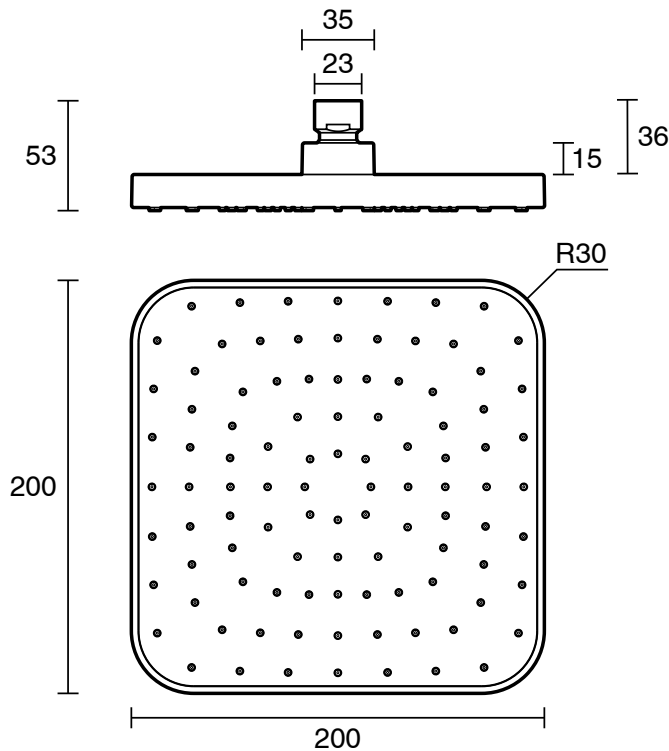

mizu

Mizu Soothe Overhead Shower 200mm Chrome (5 Star)

4201020

SPECIFICATIONS	
Recommended Use	Residential;Commercial
Colour Finish	Polished Chrome
Primary Material	Lead Free Brass
Recommended Pressure Range	150 - 500 kPa as per AS3500
Max Continuous Working Temperature (deg C)	65
Min Continuous Working Temperature (deg C)	5
WARRANTY	
Residential & Commercial Use (Years)	25
Spare Parts & Labour (Years)	1
<i>Please refer to Mizu Warranty page for full Terms and Conditions</i>	