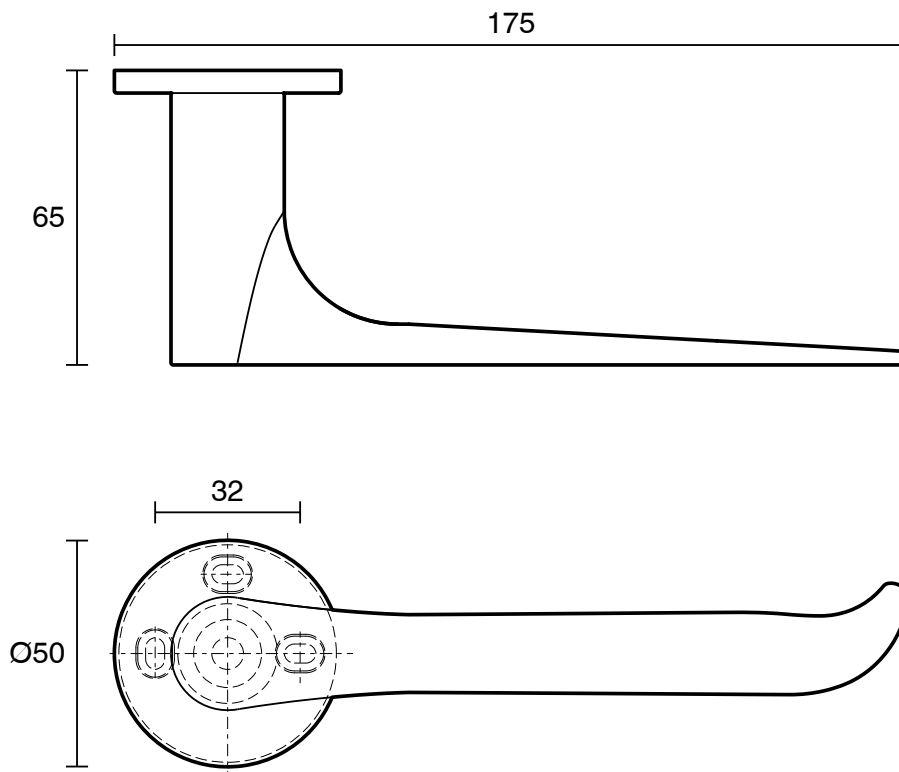

mizu

Mizu Silk Toilet Roll Holder Brushed Nickel

9511261

SPECIFICATIONS	
Recommended Use	Residential;Commercial
Colour Finish	Brushed Nickel
Primary Material	Zinc
WARRANTY	
Residential & Commercial Use (Years)	25
Spare Parts & Labour (Years)	1
<i>Please refer to Mizu Warranty page for full Terms and Conditions</i>	

Disclaimer: Products in this specification manual must by regulation be installed by licensed and registered trade people. The manufacturer/distributor reserves the right to vary specifications or delete models from their range without prior notification. Dimensions are nominal measurements only. Dimensions and set-outs listed are correct at time of publication however the manufacturer/distributor takes no responsibility for printing errors.