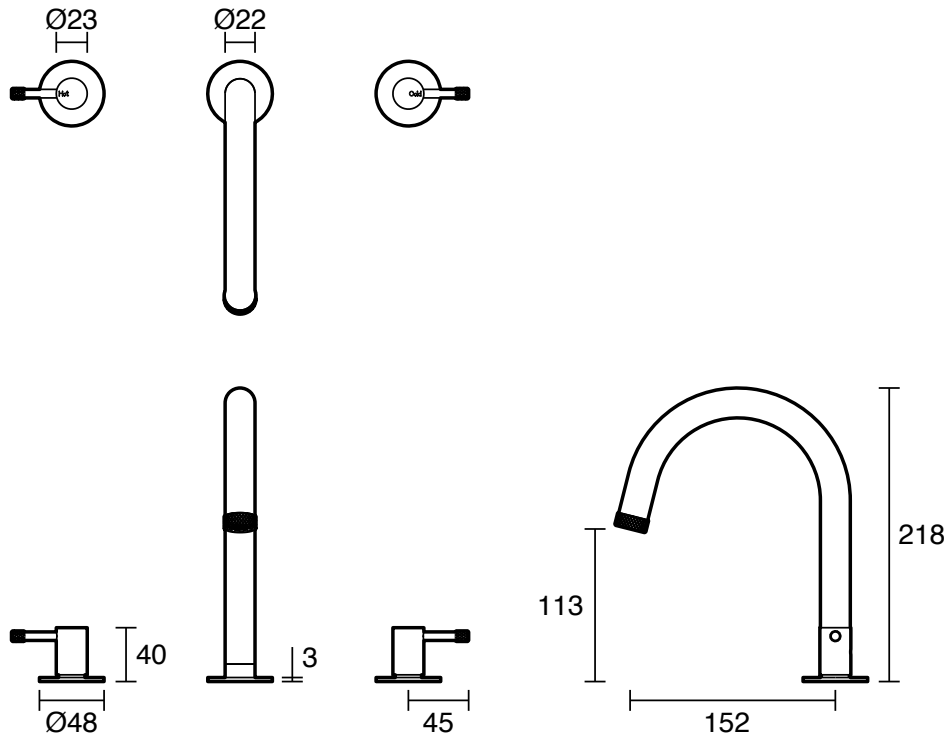

SUSSEX

Sussex Scala Nova Basin Set Chrome (5 Star) Lead Free

43622

SPECIFICATIONS	
Recommended Use	Residential;Commercial
Colour Finish	Polished Chrome
Primary Material	Lead Free Brass
Recommended Pressure Range	150 - 500 kPa as per AS3500
Max Continuous Working Temperature (deg C)	65
Min Continuous Working Temperature (deg C)	1
WARRANTY	
Residential Use (Years)	40
Commercial Use (Years)	10
<i>Please refer to Sussex Warranty page for full Terms and Conditions</i>	

Disclaimer: Products in this specification manual must by regulation be installed by licensed and registered trade people. The manufacturer/distributor reserves the right to vary specifications or delete models from their range without prior notification. Dimensions are nominal measurements only. Dimensions and set-outs listed are correct at time of publication however the manufacturer/distributor takes no responsibility for printing errors.