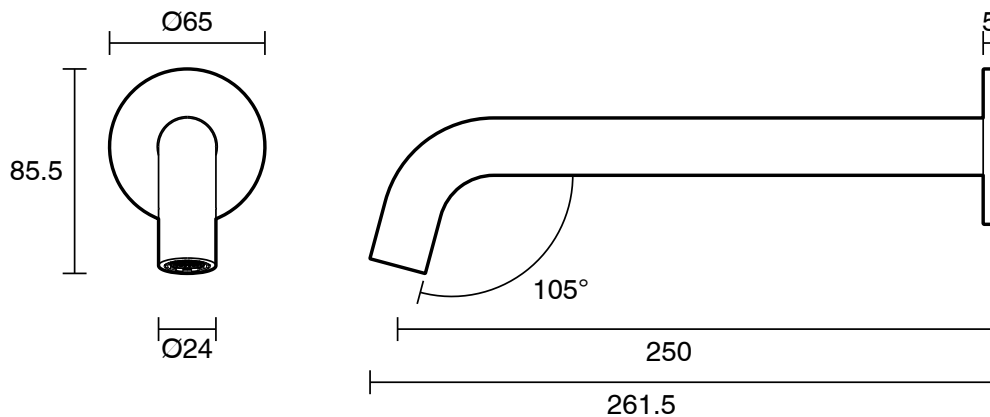

## Mizu Drift Wall Basin/Bath Outlet Curve Spout 250mm Brushed Nickel (6 Star) Lead Free

2267251

SPECIFICATIONS	
Recommended Use	Residential;Commercial
Colour Finish	Brushed Nickel
Primary Material	Lead Free Brass
Recommended Pressure Range	150 - 500 kPa as per AS3500
Max Continuous Working Temperature (deg C)	65
Min Continuous Working Temperature (deg C)	5
WARRANTY	
Residential & Commercial Use (Years)	25
Spare Parts & Labour (Years)	1
<i>Please refer to Mizu Warranty page for full Terms and Conditions</i>	

Dimensions are nominal measurements only.