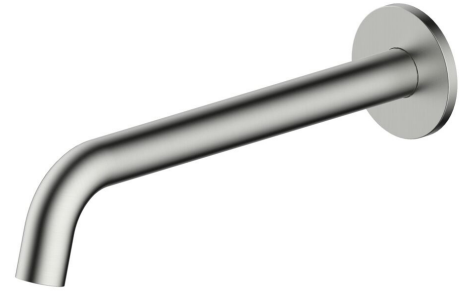

# mizu

## Mizu Drift Wall Basin/Bath Outlet Curve Spout 250mm Brushed Nickel (6 Star) Lead Free

2267251

SPECIFICATIONS	
Recommended Use	Residential;Commercial
Colour Finish	Brushed Nickel
Primary Material	Lead Free Brass
Recommended Pressure Range	150 - 500 kPa as per AS3500
Max Continuous Working Temperature (deg C)	65
Min Continuous Working Temperature (deg C)	5
WARRANTY	
Residential & Commercial Use (Years)	25
Spare Parts & Labour (Years)	1
<i>Please refer to Mizu Warranty page for full Terms and Conditions</i>	