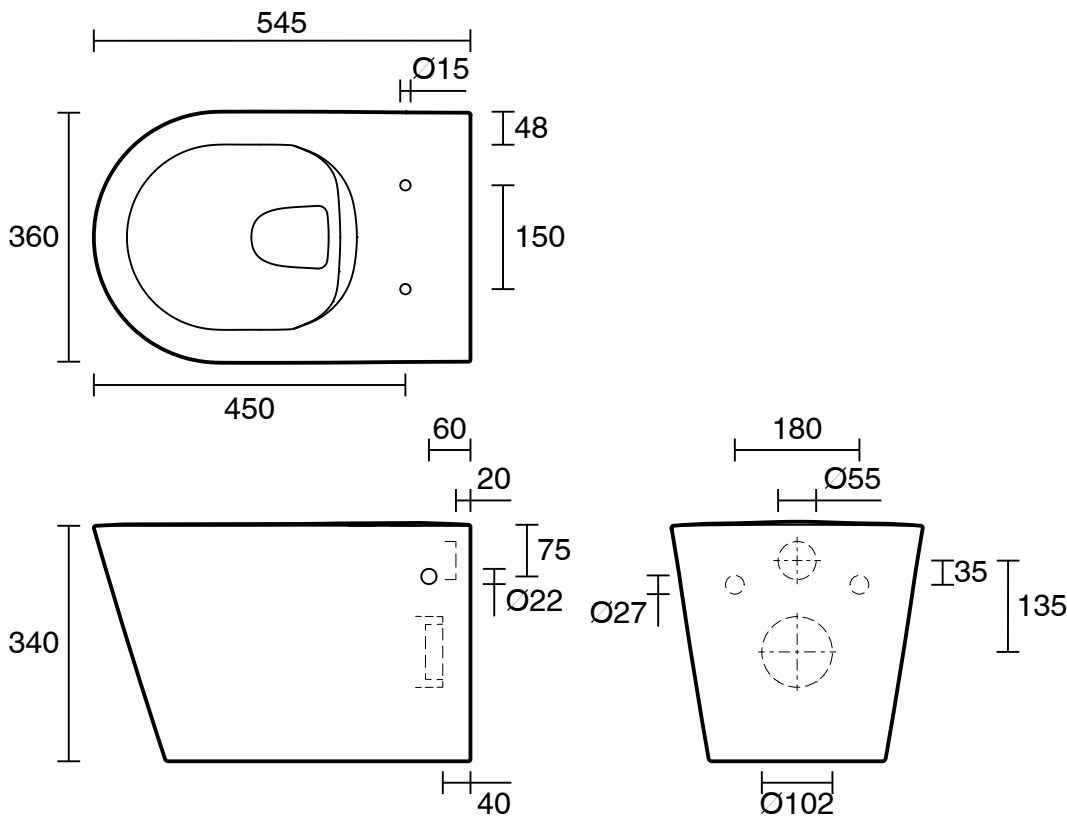

KADO

Kado Lux Wall Hung Rimless Pan with Soft Close Quick Release Seat White (4 Star)

9509096

SPECIFICATIONS

Recommended Use	Residential;Commercial
Pan Material	Vitreous China
Toilet Seat Material	Urea
Weight of Pan	23.5 kg
Toilet Seat	Soft Close Quick Release
Rim Configuration	Rimless
Pan Fixing	Refer to instructions for inwall cistern

WARRANTY

Residential & Commercial Use (Years)	25
Spare Parts & Labour (Years)	1

Please refer to Kado Warranty Page for full Terms and Conditions

Dimensions are nominal measurements only.

CLEANING RECOMMENDATIONS:

We recommend the use of soapy water or approved cleaners. This product should not be cleaned with abrasive materials. Damage caused by any improper treatment is not covered by the product warranty. Refer to Warranty Conditions

Disclaimer: Products in this specification manual must by regulation be installed by licensed and registered trade people. The manufacturer/distributor reserves the right to vary specifications or delete models from their range without prior notification. Dimensions are nominal measurements only. Dimensions and set-outs listed are correct at time of publication however the manufacturer/distributor takes no responsibility for printing errors.

Published 01/04/2026

To see the complete Kado range go to www.reece.com.au/bathrooms