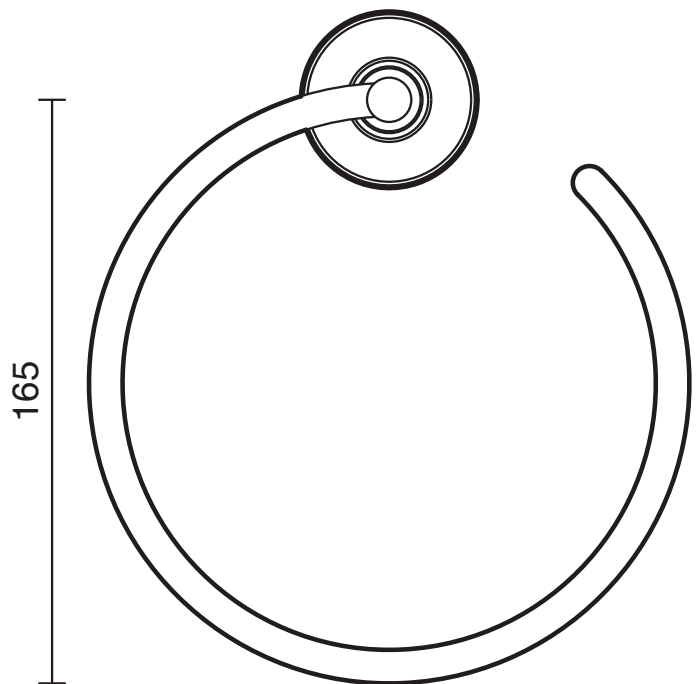

KADO

Kado Era Towel Ring Brushed Nickel

9512124

SPECIFICATIONS

Recommended Use	Residential;Commercial
Colour	Brushed Nickel
Material	Zinc/Steel

WARRANTY

Residential & Commercial Use (Years)	25
Parts Replacement Only (Years)	1

Please refer to Kado Warranty Page for full Terms and Conditions

Dimensions are nominal measurements only.

CLEANING RECOMMENDATIONS:

We recommend the use of soapy water or approved cleaners. This product should not be cleaned with abrasive materials. Damage caused by any improper treatment is not covered by the product warranty. Refer to Warranty Conditions

Disclaimer: Products in this specification manual must by regulation be installed by licensed and registered trade people. The manufacturer/distributor reserves the right to vary specifications or delete models from their range without prior notification. Dimensions are nominal measurements only. Dimensions and set-outs listed are correct at time of publication however the manufacturer/distributor takes no responsibility for printing errors.

Published 01/04/2026

To see the complete Kado range go to www.reece.com.au