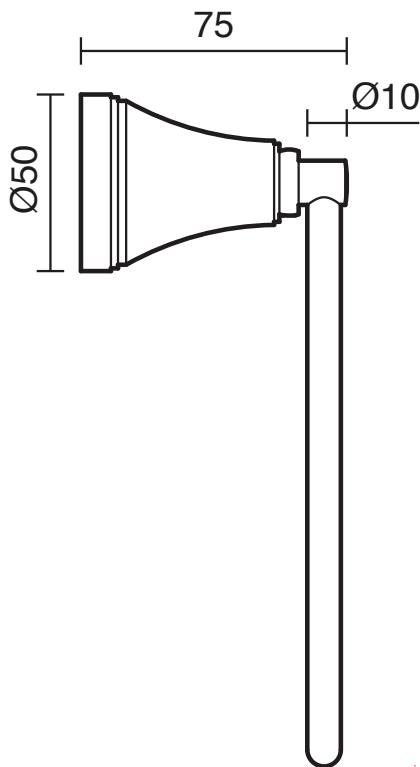

KADO

Kado Era Towel Ring Brushed Nickel

9512124

SPECIFICATIONS

Recommended Use	Residential;Commercial
Colour	Brushed Nickel
Material	Zinc/Steel

WARRANTY

Residential & Commercial Use (Years)	25
Parts Replacement Only (Years)	1

Please refer to Kado Warranty Page for full Terms and Conditions

Dimensions are nominal measurements only.

CLEANING RECOMMENDATIONS:

We recommend the use of soapy water or approved cleaners. This product should not be cleaned with abrasive materials. Damage caused by any improper treatment is not covered by the product warranty. Refer to Warranty Conditions

Disclaimer: Products in this specification manual must by regulation be installed by licensed and registered trade people. The manufacturer/distributor reserves the right to vary specifications or delete models from their range without prior notification. Dimensions are nominal measurements only. Dimensions and set-outs listed are correct at time of publication however the manufacturer/distributor takes no responsibility for printing errors.

Published 01/04/2026

To see the complete Kado range go to www.reece.com.au