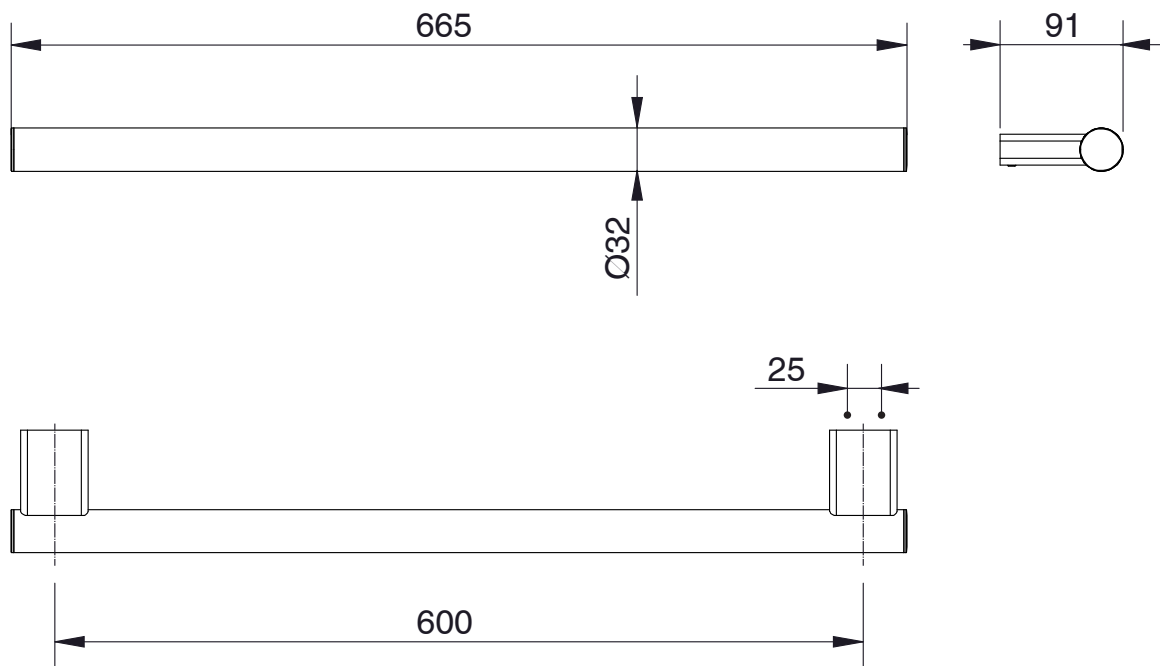

Mizu Drift Assisted Living Straight Grab Rail 600mm Matte Black

2218608

SPECIFICATIONS

Recommended Use	Residential;Commercial
Colour Finish	Matte Black
Primary Material	Brass

WARRANTY

Residential & Commercial Use (Years)	25
Spare Parts & Labour (Years)	1

Please refer to Mizu Warranty page for full Terms and Conditions

Dimensions are nominal measurements only.

CLEANING RECOMMENDATIONS:

We recommend the use of soapy water or approved cleaners. This product should not be cleaned with abrasive materials. Damage caused by any improper treatment is not covered by the product warranty. Refer to Warranty Conditions

Disclaimer: Products in this specification manual must by regulation be installed by licensed and registered trade people. The manufacturer/distributor reserves the right to vary specifications or delete models from their range without prior notification. Dimensions are nominal measurements only. Dimensions and set-outs listed are correct at time of publication however the manufacturer/distributor takes no responsibility for printing errors.

Published 01/04/2026

To see the complete Mizu range go to www.reece.com.au