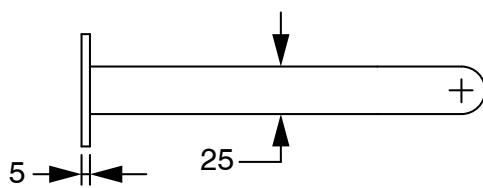

## Sussex Pure Progressive Wall Basin Mixer Tap System 200mm with Diamond Textured Handle Brushed Nickel (3 Star) 2224787

SPECIFICATIONS	
Recommended Use	Residential;Commercial
Colour Finish	Brushed Nickel
Primary Material	DR Brass
Recommended Pressure Range	150 - 500 kPa as per AS3500
Max Continuous Working Temperature (deg C)	65
Min Continuous Working Temperature (deg C)	1
WARRANTY	
Residential Use (Years)	40
Commercial Use (Years)	10
<i>Please refer to Sussex Warranty page for full Terms and Conditions</i>	

Dimensions are nominal measurements only.