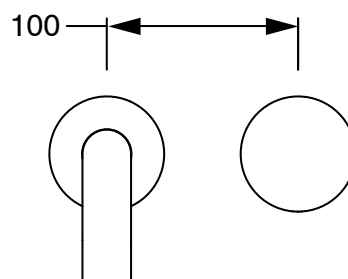

## Sussex Pure Progressive Wall Basin Mixer Tap System 200mm with Diamond Textured Handle Brushed Nickel (3 Star) 2224787

SPECIFICATIONS	
Recommended Use	Residential;Commercial
Colour Finish	Brushed Nickel
Primary Material	DR Brass
Recommended Pressure Range	150 - 500 kPa as per AS3500
Max Continuous Working Temperature (deg C)	65
Min Continuous Working Temperature (deg C)	1
WARRANTY	
Residential Use (Years)	40
Commercial Use (Years)	10
<i>Please refer to Sussex Warranty page for full Terms and Conditions</i>	

Dimensions are nominal measurements only.