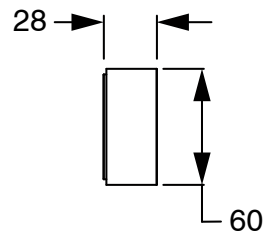

## Sussex Pure Progressive Wall Basin Mixer Tap System 200mm with Diamond Textured Handle Brushed Nickel (3 Star) 2224787

SPECIFICATIONS	
Recommended Use	Residential;Commercial
Colour Finish	Brushed Nickel
Primary Material	DR Brass
Recommended Pressure Range	150 - 500 kPa as per AS3500
Max Continuous Working Temperature (deg C)	65
Min Continuous Working Temperature (deg C)	1
WARRANTY	
Residential Use (Years)	40
Commercial Use (Years)	10
<i>Please refer to Sussex Warranty page for full Terms and Conditions</i>	

Dimensions are nominal measurements only.