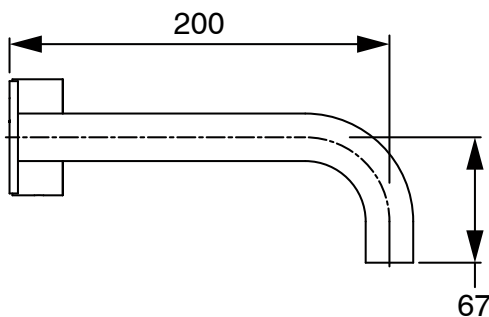

## Sussex Pure Progressive Wall Basin Mixer Tap System 200mm with Diamond Textured Handle Brushed Nickel (3 Star) 2224787

SPECIFICATIONS	
Recommended Use	Residential;Commercial
Colour Finish	Brushed Nickel
Primary Material	DR Brass
Recommended Pressure Range	150 - 500 kPa as per AS3500
Max Continuous Working Temperature (deg C)	65
Min Continuous Working Temperature (deg C)	1
WARRANTY	
Residential Use (Years)	40
Commercial Use (Years)	10
<i>Please refer to Sussex Warranty page for full Terms and Conditions</i>	

Dimensions are nominal measurements only.