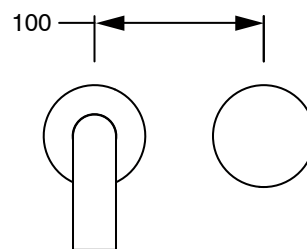

## Sussex Pure Progressive Wall Basin Mixer System 250mm with Diamond Textured Handles PVD Brushed Gunmetal (3 Star) Lead Free 50544

SPECIFICATIONS	
Recommended Use	Residential;Commercial
Colour Finish	Brushed Gunmetal
Primary Material	Lead Free Brass
Recommended Pressure Range	150 - 500 kPa as per AS3500
Max Continuous Working Temperature (deg C)	65
Min Continuous Working Temperature (deg C)	1
WARRANTY	
Residential Use (Years)	40
Commercial Use (Years)	10
<i>Please refer to Sussex Warranty page for full Terms and Conditions</i>	

Dimensions are nominal measurements only.