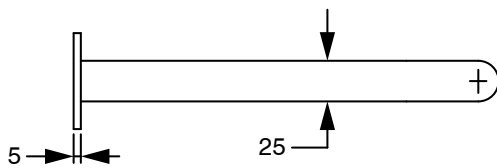

## Sussex Pure Progressive Wall Basin Mixer System 250mm with Diamond Textured Handles PVD Brushed Gunmetal (3 Star) Lead Free 50544

SPECIFICATIONS	
Recommended Use	Residential;Commercial
Colour Finish	Brushed Gunmetal
Primary Material	Lead Free Brass
Recommended Pressure Range	150 - 500 kPa as per AS3500
Max Continuous Working Temperature (deg C)	65
Min Continuous Working Temperature (deg C)	1
WARRANTY	
Residential Use (Years)	40
Commercial Use (Years)	10
<i>Please refer to Sussex Warranty page for full Terms and Conditions</i>	

Dimensions are nominal measurements only.