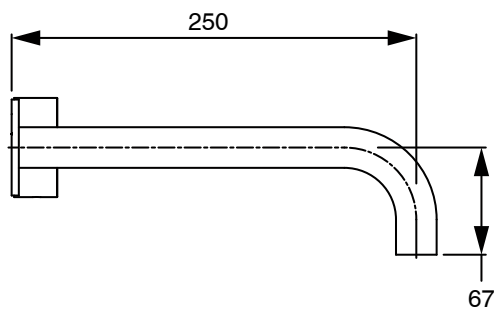

## Sussex Pure Progressive Wall Basin Mixer System 250mm with Diamond Textured Handles PVD Brushed Gunmetal (3 Star) Lead Free 50544

SPECIFICATIONS	
Recommended Use	Residential;Commercial
Colour Finish	Brushed Gunmetal
Primary Material	Lead Free Brass
Recommended Pressure Range	150 - 500 kPa as per AS3500
Max Continuous Working Temperature (deg C)	65
Min Continuous Working Temperature (deg C)	1
WARRANTY	
Residential Use (Years)	40
Commercial Use (Years)	10
<i>Please refer to Sussex Warranty page for full Terms and Conditions</i>	

Dimensions are nominal measurements only.