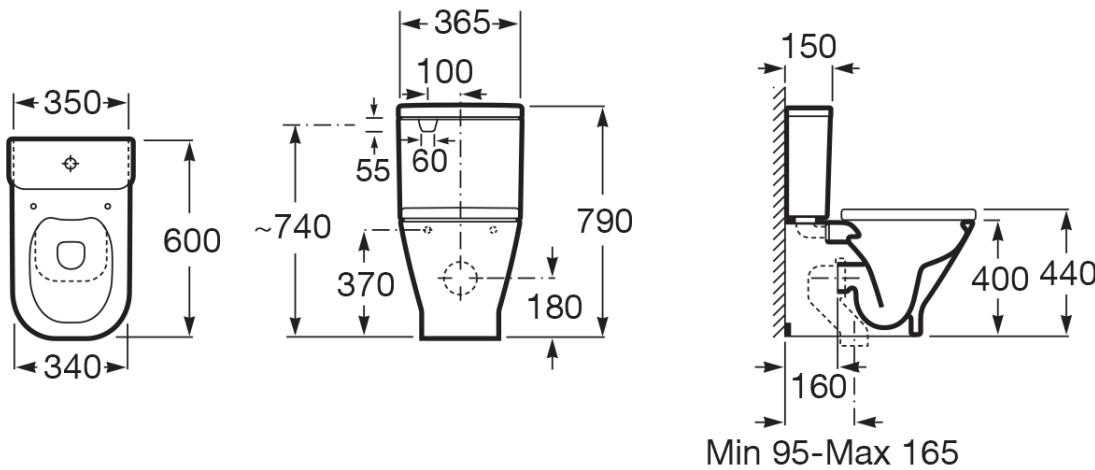

Roca The Gap Rimless Close Coupled Back to Wall Back Inlet Toilet Suite White (4 Star)

9505423

SPECIFICATIONS

Recommended Use	Residential;Commercial
Rim Configuration	Rimless
Pan Outlet Type	P Trap;S Trap
Pan Material	Vitreous China
Pan Weight (kg)	25
Toilet Seat Type	Soft Close
Toilet Seat Material	Urea

WARRANTY

Residential & Commercial Use (Years)	25
Spare Parts & Labour (Years)	1

Please refer to Roca Warranty page for full Terms and Conditions