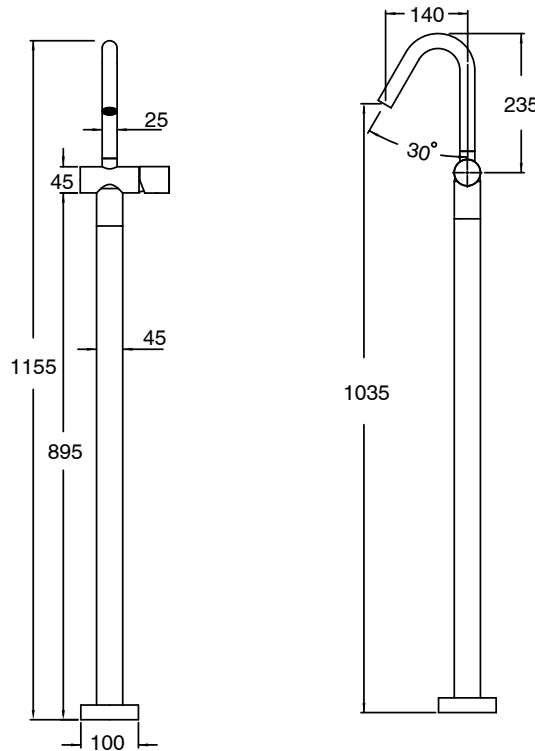

SUSSEX

Sussex Pure Floor Mounted Basin Mixer with Cirque Textured Handles Trimset
PVD Brushed Bronze (5 Star) Lead Free
49848

SPECIFICATIONS	
Recommended Use	Residential;Commercial
Colour Finish	Brushed Bronze
Primary Material	Lead Free Brass
Recommended Pressure Range	150 - 500 kPa as per AS3500
Max Continuous Working Temperature (deg C)	65
Min Continuous Working Temperature (deg C)	1
WARRANTY	
Residential Use (Years)	40
Commercial Use (Years)	10
<i>Please refer to Sussex Warranty page for full Terms and Conditions</i>	

Disclaimer: Products in this specification manual must by regulation be installed by licensed and registered trade people. The manufacturer/distributor reserves the right to vary specifications or delete models from their range without prior notification. Dimensions are nominal measurements only. Dimensions and set-outs listed are correct at time of publication however the manufacturer/distributor takes no responsibility for printing errors.