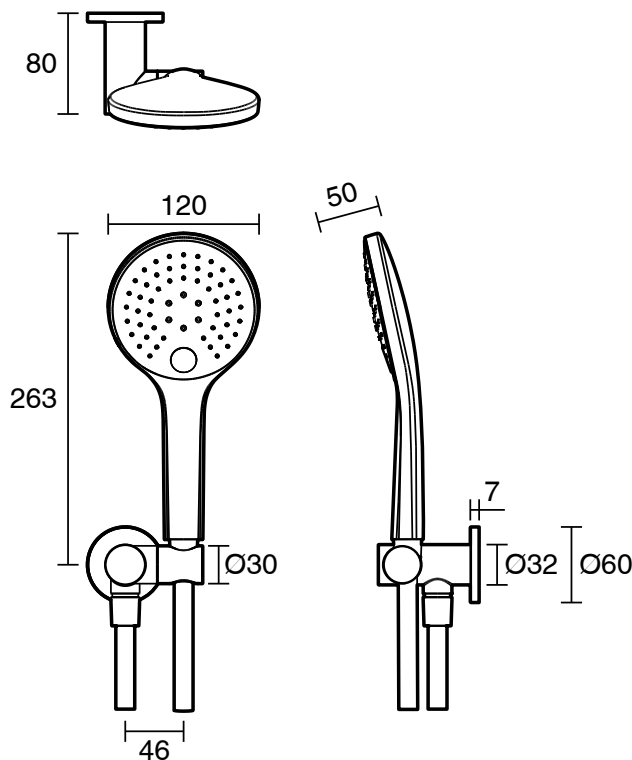

mizu

Mizu Drift Handshower on Bracket Brushed Brass (3 Star)

4200239

SPECIFICATIONS

Recommended Use	Residential;Commercial
Colour Finish	Brushed Brass
Primary Material	DR Brass
Recommended Pressure Range	150 - 500 kPa as per AS3500
Max Continuous Working Temperature (deg C)	65
Min Continuous Working Temperature (deg C)	5

WARRANTY

Residential & Commercial Use (Years)	25
Spare Parts & Labour (Years)	1

Please refer to Mizu Warranty page for full Terms and Conditions

Dimensions are nominal measurements only.

CLEANING RECOMMENDATIONS:

We recommend the use of soapy water or approved cleaners. This product should not be cleaned with abrasive materials. Damage caused by any improper treatment is not covered by the product warranty. Refer to Warranty Conditions

Disclaimer: Products in this specification manual must by regulation be installed by licensed and registered trade people. The manufacturer/distributor reserves the right to vary specifications or delete models from their range without prior notification. Dimensions are nominal measurements only. Dimensions and set-outs listed are correct at time of publication however the manufacturer/distributor takes no responsibility for printing errors.

Published 01/04/2026

To see the complete Mizu range go to www.reece.com.au