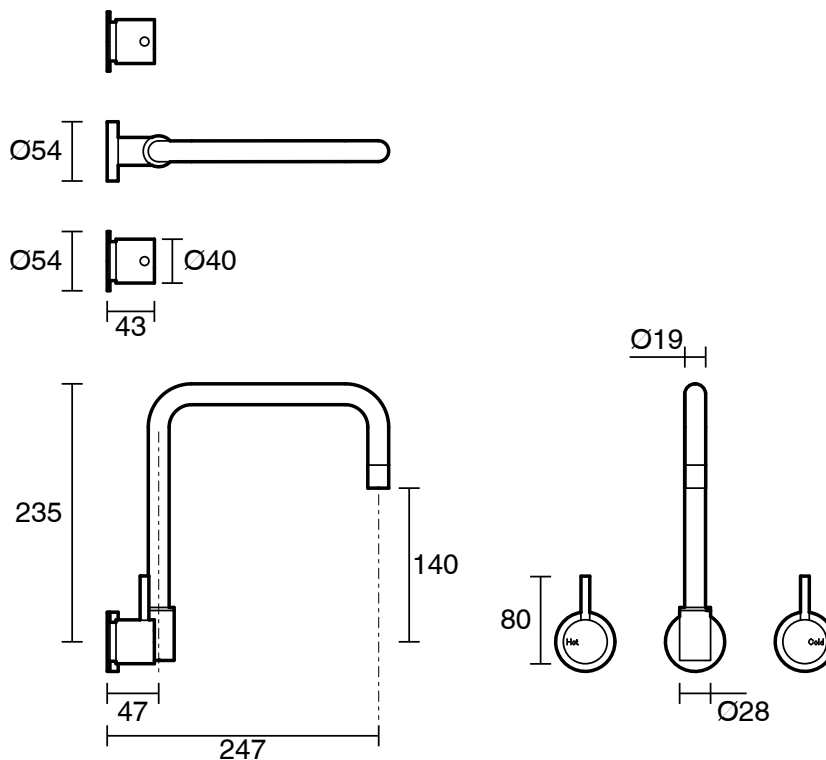

## Scala Wall Sink Set Square PVD Brushed Bronze (3 Star) Lead Free

52713

SPECIFICATIONS	
Recommended Use	Residential;Commercial
Colour Finish	Brushed Bronze
Primary Material	Lead Free Brass
Recommended Pressure Range	150 - 500 kPa as per AS3500
Max Continuous Working Temperature (deg C)	65
Min Continuous Working Temperature (deg C)	1
WARRANTY	
Residential Use (Years)	40
Commercial Use (Years)	10
<i>Please refer to Sussex Warranty page for full Terms and Conditions</i>	

Dimensions are nominal measurements only.

**Disclaimer:** Products in this specification manual must by regulation be installed by licensed and registered trade people. The manufacturer/distributor reserves the right to vary specifications or delete models from their range without prior notification. Dimensions are nominal measurements only. Dimensions and set-outs listed are correct at time of publication however the manufacturer/distributor takes no responsibility for printing errors.