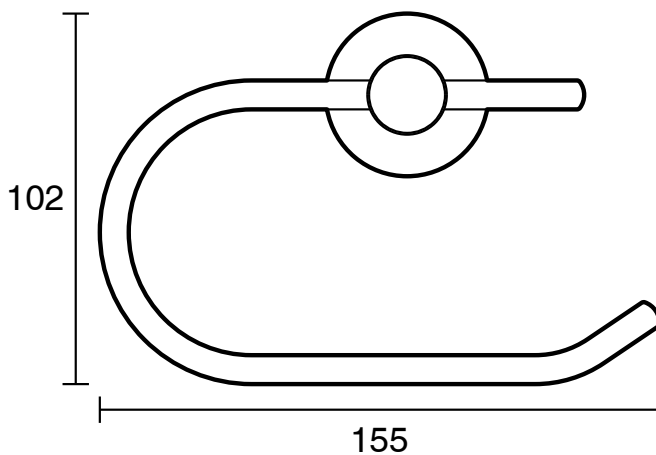

Dimensions are nominal measurements only.

CLEANING RECOMMENDATIONS:

We recommend the use of soapy water or approved cleaners. This product should not be cleaned with abrasive materials. Damage caused by any improper treatment is not covered by the product warranty. Refer to Warranty Conditions

Disclaimer: Products in this specification manual must by regulation be installed by licensed and registered trade people. The manufacturer/distributor reserves the right to vary specifications or delete models from their range without prior notification. Dimensions are nominal measurements only. Dimensions and set-outs listed are correct at time of publication however the manufacturer/distributor takes no responsibility for printing errors.

Published 01/04/2026

To see the complete Posh range go to
www.reece.com.au