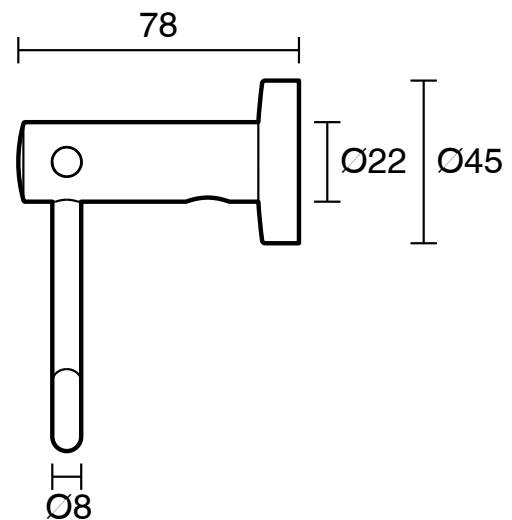

Dimensions are nominal measurements only.

CLEANING RECOMMENDATIONS:

We recommend the use of soapy water or approved cleaners. This product should not be cleaned with abrasive materials. Damage caused by any improper treatment is not covered by the product warranty. Refer to Warranty Conditions

Disclaimer: Products in this specification manual must by regulation be installed by licensed and registered trade people. The manufacturer/distributor reserves the right to vary specifications or delete models from their range without prior notification. Dimensions are nominal measurements only. Dimensions and set-outs listed are correct at time of publication however the manufacturer/distributor takes no responsibility for printing errors.

Published 01/04/2026

To see the complete Posh range go to
www.reece.com.au