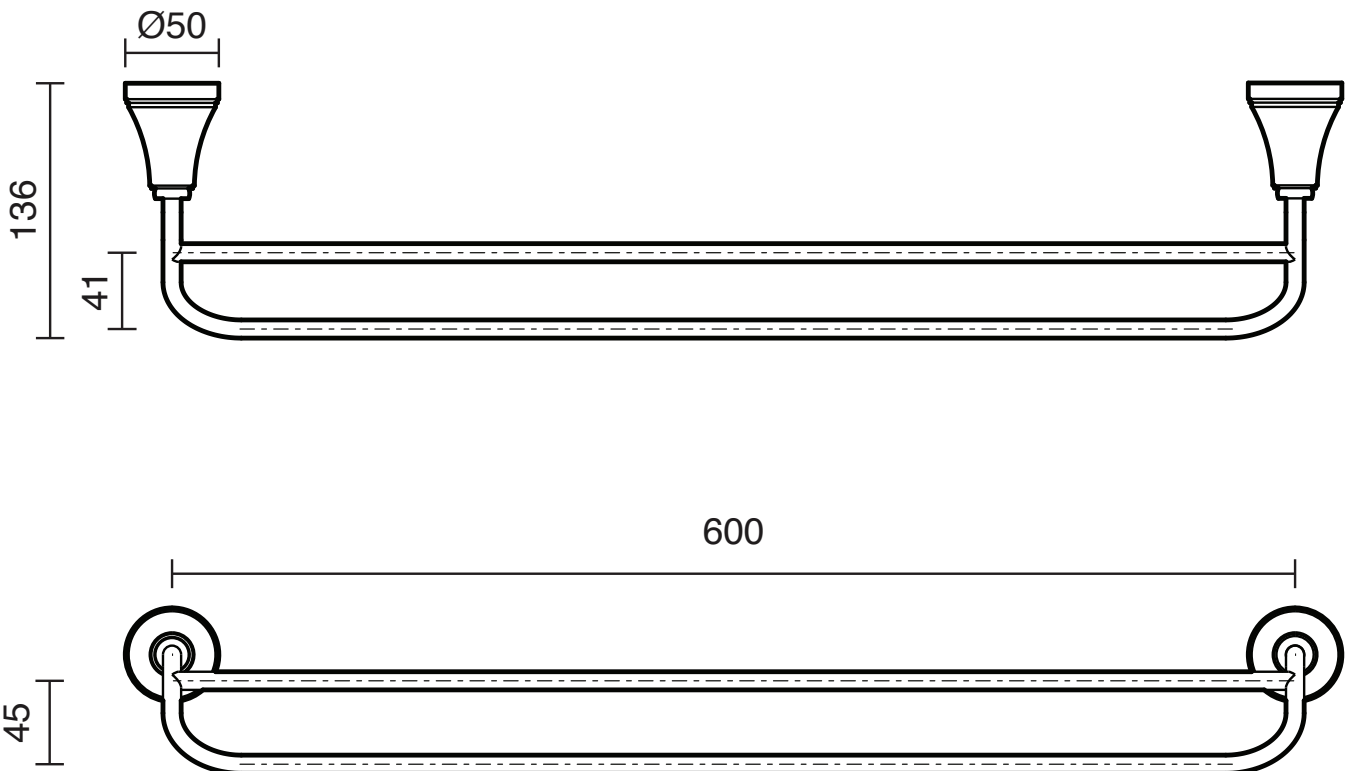

KADO

Kado Era Double Towel Rail 600mm Brass Gold

9507718

SPECIFICATIONS

Recommended Use	Residential;Commercial
Colour	Brass Gold
Material	Zinc/Steel

WARRANTY

Residential & Commercial Use (Years)	25
Parts Replacement Only (Years)	1

Please refer to Kado Warranty Page for full Terms and Conditions

Dimensions are nominal measurements only.

CLEANING RECOMMENDATIONS:

We recommend the use of soapy water or approved cleaners. This product should not be cleaned with abrasive materials. Damage caused by any improper treatment is not covered by the product warranty. Refer to Warranty Conditions

Disclaimer: Products in this specification manual must by regulation be installed by licensed and registered trade people. The manufacturer/distributor reserves the right to vary specifications or delete models from their range without prior notification. Dimensions are nominal measurements only. Dimensions and set-outs listed are correct at time of publication however the manufacturer/distributor takes no responsibility for printing errors.

Published 01/04/2026

To see the complete Kado range go to www.reece.com.au