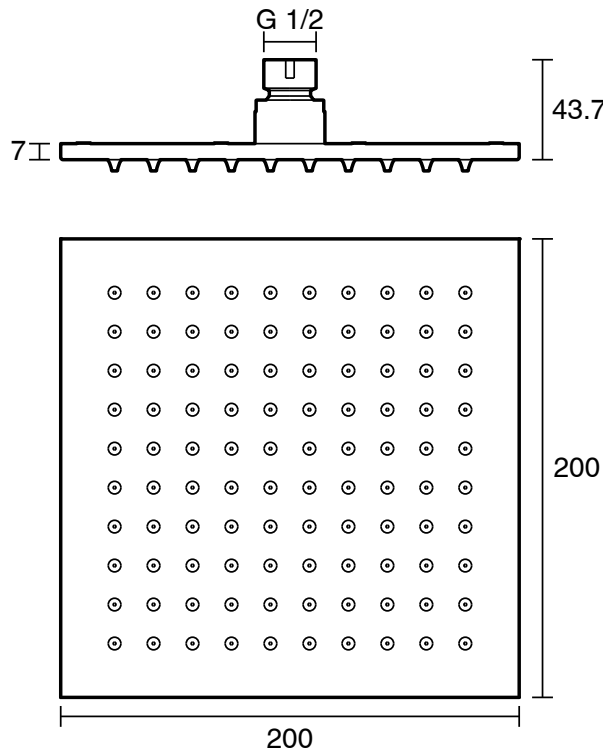

mizu

Mizu Bloc Overhead Shower 200mm Chrome (3 Star)

9505041

SPECIFICATIONS

Recommended Use	Residential;Commercial
Colour Finish	Polished Chrome
Primary Material	DR Brass
Recommended Pressure Range	150 - 500 kPa as per AS3500
Max Continuous Working Temperature (deg C)	60
Min Continuous Working Temperature (deg C)	5

WARRANTY

Residential & Commercial Use (Years)	25
Spare Parts & Labour (Years)	1

Please refer to Mizu Warranty page for full Terms and Conditions

Dimensions are nominal measurements only.

CLEANING RECOMMENDATIONS:

We recommend the use of soapy water or approved cleaners. This product should not be cleaned with abrasive materials. Damage caused by any improper treatment is not covered by the product warranty. Refer to Warranty Conditions

Disclaimer: Products in this specification manual must by regulation be installed by licensed and registered trade people. The manufacturer/distributor reserves the right to vary specifications or delete models from their range without prior notification. Dimensions are nominal measurements only. Dimensions and set-outs listed are correct at time of publication however the manufacturer/distributor takes no responsibility for printing errors.

Published 01/04/2026

To see the complete Mizu range go to www.reece.com.au