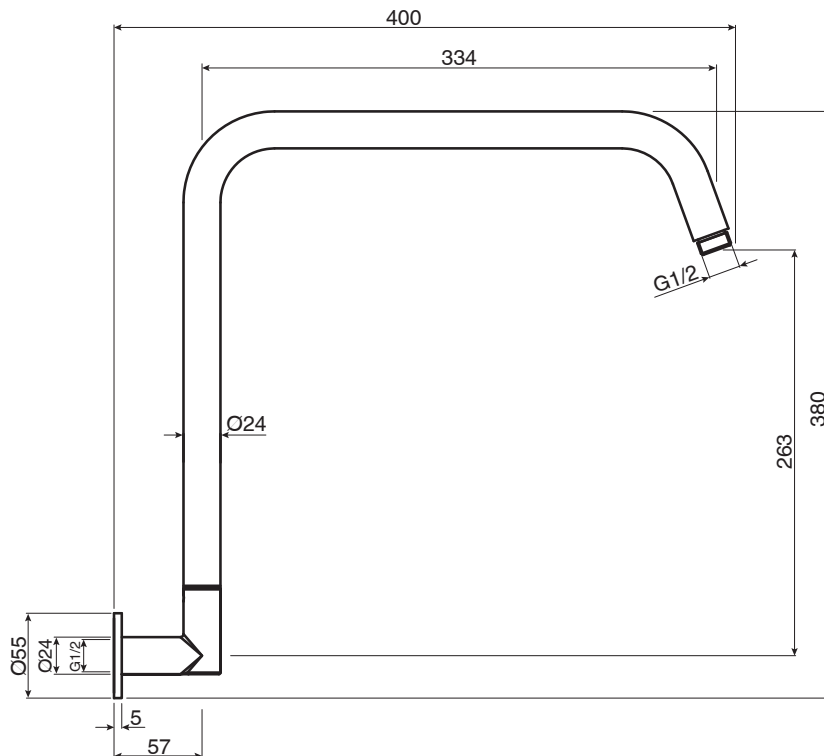

mizu

Mizu Drift Gooseneck Shower Arm Only Brushed Gold

9508907

SPECIFICATIONS	
Recommended Use	Residential;Commercial
Colour Finish	Brushed Gold
Primary Material	DR Brass
Recommended Pressure Range	150 - 500 kPa as per AS3500
Max Continuous Working Temperature (deg C)	60
Min Continuous Working Temperature (deg C)	5
WARRANTY	
Residential & Commercial Use (Years)	25
Spare Parts & Labour (Years)	1
<i>Please refer to Mizu Warranty page for full Terms and Conditions</i>	