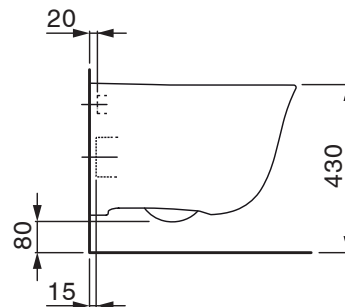

LAUFEN

LAUFEN The New Classic Rimless Wall Hung Pan and Soft Close Quick Release Seat (4 Star) 1813057

SPECIFICATIONS	
Recommended Use	Residential;Commercial
Pan Material	Vitreous China
Rim Configuration	Rimless
Pan Outlet Type	P Trap
Pan Weight (kg)	23
Mounting	Wall
Toilet Seat Included	Yes
WARRANTY	
Residential & Commercial Use (Years)	25
Spare Parts & Labour (Years)	1
<i>Please refer to LAUFEN Warranty page for full Terms and Conditions</i>	