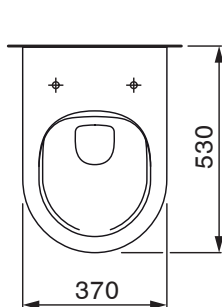

LAUFEN

LAUFEN The New Classic Rimless Wall Hung Pan and Soft Close Quick Release Seat (4 Star) 1813057

SPECIFICATIONS	
Recommended Use	Residential;Commercial
Pan Material	Vitreous China
Rim Configuration	Rimless
Pan Outlet Type	P Trap
Pan Weight (kg)	23
Mounting	Wall
Toilet Seat Included	Yes
WARRANTY	
Residential & Commercial Use (Years)	25
Spare Parts & Labour (Years)	1
<i>Please refer to LAUFEN Warranty page for full Terms and Conditions</i>	

Disclaimer: Products in this specification manual must by regulation be installed by licensed and registered trade people. The manufacturer/distributor reserves the right to vary specifications or delete models from their range without prior notification. Dimensions are nominal measurements only. Dimensions and set-outs listed are correct at time of publication however the manufacturer/distributor takes no responsibility for printing errors.