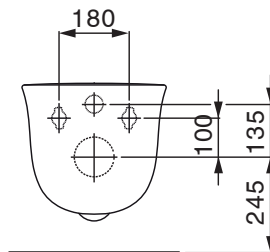

LAUFEN

LAUFEN The New Classic Rimless Wall Hung Pan and Soft Close Quick Release Seat (4 Star) 1813057

SPECIFICATIONS	
Recommended Use	Residential;Commercial
Pan Material	Vitreous China
Rim Configuration	Rimless
Pan Outlet Type	P Trap
Pan Weight (kg)	23
Mounting	Wall
Toilet Seat Included	Yes
WARRANTY	
Residential & Commercial Use (Years)	25
Spare Parts & Labour (Years)	1
<i>Please refer to LAUFEN Warranty page for full Terms and Conditions</i>	

Disclaimer: Products in this specification manual must by regulation be installed by licensed and registered trade people. The manufacturer/distributor reserves the right to vary specifications or delete models from their range without prior notification. Dimensions are nominal measurements only. Dimensions and set-outs listed are correct at time of publication however the manufacturer/distributor takes no responsibility for printing errors.