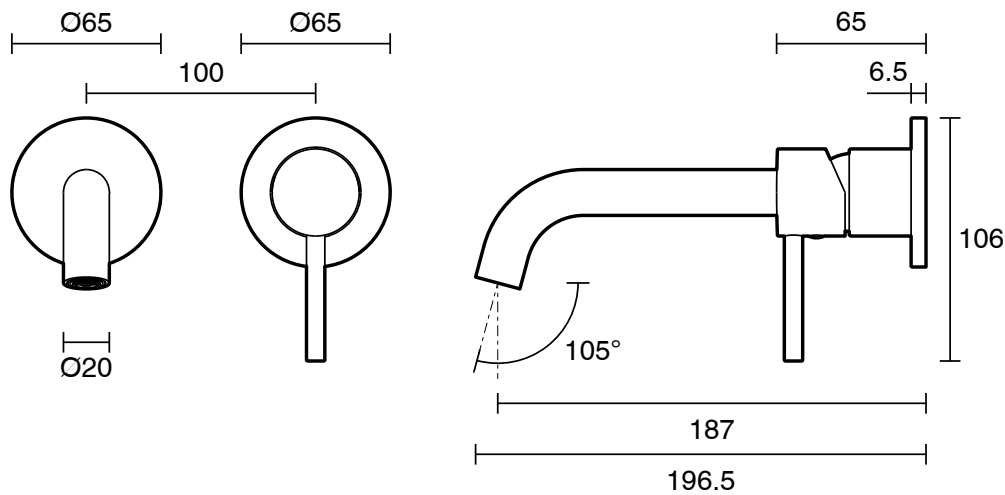

# mizu

**Mizu Drift Wall Basin / Bath Mixer Set with Curved Spout 2 Piece Kit Brushed Nickel (6 Star) Lead Free**  
**2267380**

SPECIFICATIONS	
Recommended Use	Residential;Commercial
Colour Finish	Brushed Nickel
Primary Material	Lead Free Brass
Recommended Pressure Range	150 - 500 kPa as per AS3500
Max Continuous Working Temperature (deg C)	70
Min Continuous Working Temperature (deg C)	5
WARRANTY	
Residential & Commercial Use (Years)	25
Spare Parts & Labour (Years)	1
<i>Please refer to Mizu Warranty page for full Terms and Conditions</i>	

**Disclaimer:** Products in this specification manual must by regulation be installed by licensed and registered trade people. The manufacturer/distributor reserves the right to vary specifications or delete models from their range without prior notification. Dimensions are nominal measurements only. Dimensions and set-outs listed are correct at time of publication however the manufacturer/distributor takes no responsibility for printing errors.