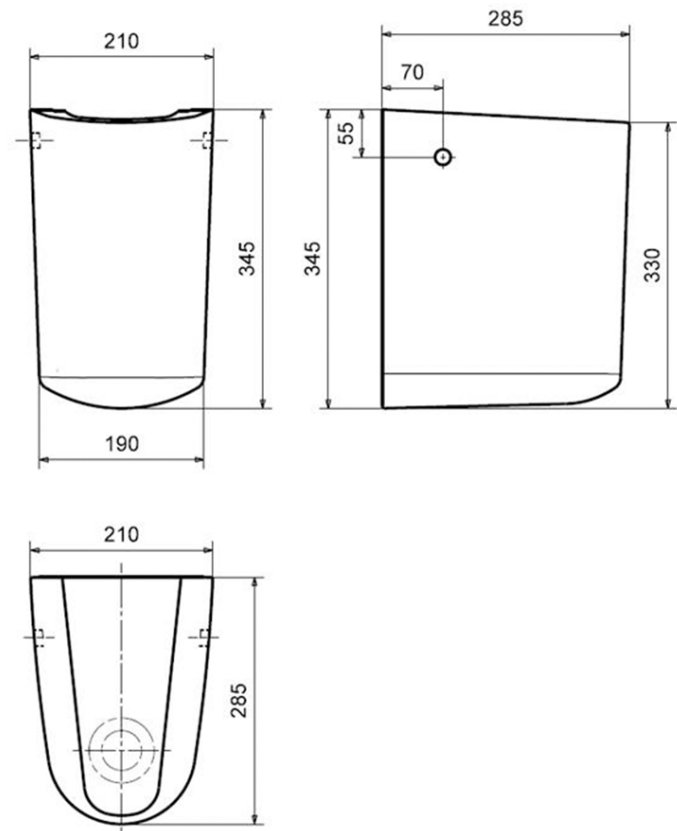

LAUFEN

LAUFEN Pro A Wall Basin Semi-Pedestal White

9504468

SPECIFICATIONS

Recommended Use	Residential;Commercial
Primary Material	Vitreous China
Colour Finish	Gloss White
Mounting	Wall
Basin Included	No
Plug & Waste Included	No

WARRANTY

Residential & Commercial Use (Years)	25
Spare Parts & Labour (Years)	1

Please refer to LAUFEN Warranty page for full Terms and Conditions

Dimensions are nominal measurements only.

CLEANING RECOMMENDATIONS:

We recommend the use of soapy water or approved cleaners. This product should not be cleaned with abrasive materials. Damage caused by any improper treatment is not covered by the product warranty. Refer to Warranty Conditions

Disclaimer: Products in this specification manual must by regulation be installed by licensed and registered trade people. The manufacturer/distributor reserves the right to vary specifications or delete models from their range without prior notification. Dimensions are nominal measurements only. Dimensions and set-outs listed are correct at time of publication however the manufacturer/distributor takes no responsibility for printing errors.

Published 23/04/2026

To see the complete LAUFEN range go to www.reece.com.au