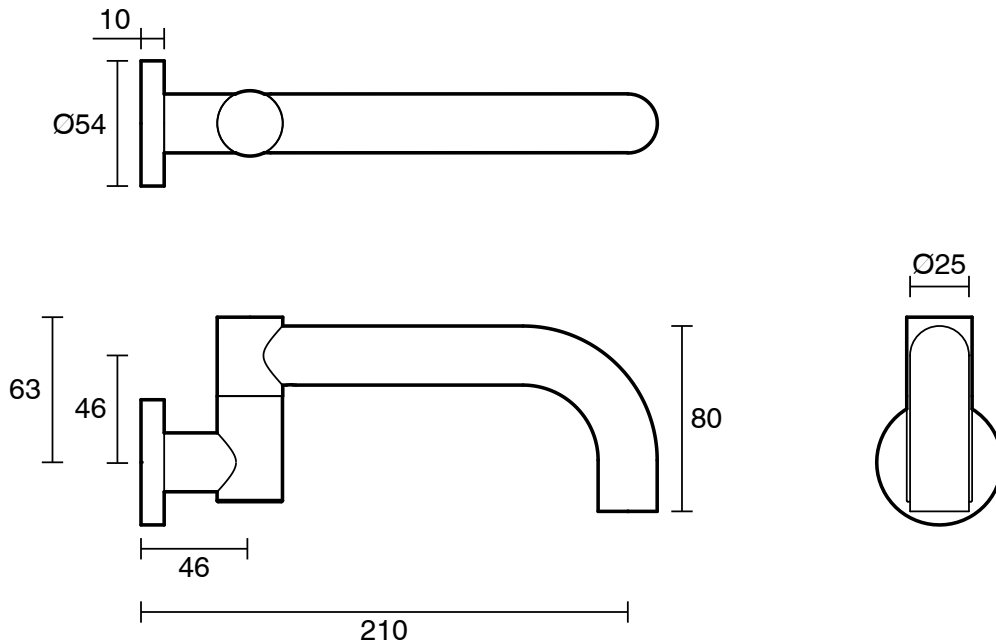

## Sussex Scala Bath Outlet Swivel Curved 210mm PVD Brushed Gunmetal Lead Free

51451

SPECIFICATIONS	
Recommended Use	Residential;Commercial
Colour Finish	Brushed Gunmetal
Primary Material	Lead Free Brass
Recommended Pressure Range	150 - 500 kPa as per AS3500
Max Continuous Working Temperature (deg C)	65
Min Continuous Working Temperature (deg C)	1
WARRANTY	
Residential Use (Years)	40
Commercial Use (Years)	10
<i>Please refer to Sussex Warranty page for full Terms and Conditions</i>	

Dimensions are nominal measurements only.