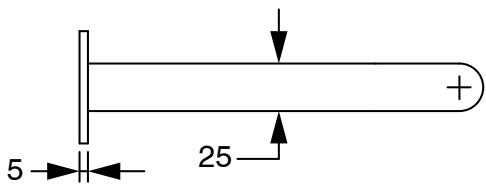

SUSSEX

**Sussex Pure Progressive Wall Bath Mixer System 200mm with Cirque Textured Handles
PVD Brushed Bronze Lead Free
50031**

SPECIFICATIONS

Recommended Use	Residential;Commercial
Colour Finish	Brushed Bronze
Primary Material	Lead Free Brass
Recommended Pressure Range	150 - 500 kPa as per AS3500
Max Continuous Working Temperature (deg C)	65
Min Continuous Working Temperature (deg C)	1

WARRANTY

Residential Use (Years)	40
Commercial Use (Years)	10

Please refer to Sussex Warranty page for full Terms and Conditions

Dimensions are nominal measurements only.

CLEANING RECOMMENDATIONS:

We recommend the use of soapy water or approved cleaners. This product should not be cleaned with abrasive materials. Damage caused by any improper treatment is not covered by the product warranty. Refer to Warranty Conditions

Disclaimer: Products in this specification manual must by regulation be installed by licensed and registered trade people. The manufacturer/distributor reserves the right to vary specifications or delete models from their range without prior notification. Dimensions are nominal measurements only. Dimensions and set-outs listed are correct at time of publication however the manufacturer/distributor takes no responsibility for printing errors.

Published 14/05/2026

To see the complete Sussex range go to www.reece.com.au