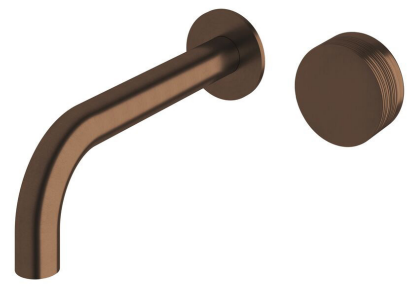

SUSSEX

**Sussex Pure Progressive Wall Bath Mixer System 200mm with Cirque Textured Handles
PVD Brushed Bronze Lead Free
50031**

SPECIFICATIONS

Recommended Use	Residential;Commercial
Colour Finish	Brushed Bronze
Primary Material	Lead Free Brass
Recommended Pressure Range	150 - 500 kPa as per AS3500
Max Continuous Working Temperature (deg C)	65
Min Continuous Working Temperature (deg C)	1

WARRANTY

Residential Use (Years)	40
Commercial Use (Years)	10

Please refer to Sussex Warranty page for full Terms and Conditions

Dimensions are nominal measurements only.

CLEANING RECOMMENDATIONS:

We recommend the use of soapy water or approved cleaners. This product should not be cleaned with abrasive materials. Damage caused by any improper treatment is not covered by the product warranty. Refer to Warranty Conditions

Disclaimer: Products in this specification manual must by regulation be installed by licensed and registered trade people. The manufacturer/distributor reserves the right to vary specifications or delete models from their range without prior notification. Dimensions are nominal measurements only. Dimensions and set-outs listed are correct at time of publication however the manufacturer/distributor takes no responsibility for printing errors.

Published 14/05/2026

To see the complete Sussex range go to www.reece.com.au