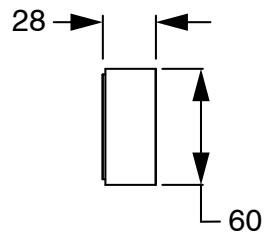

SUSSEX

**Sussex Pure Progressive Wall Bath Mixer System 200mm with Cirque Textured Handles
PVD Brushed Bronze Lead Free
50031**

SPECIFICATIONS

Recommended Use	Residential;Commercial
Colour Finish	Brushed Bronze
Primary Material	Lead Free Brass
Recommended Pressure Range	150 - 500 kPa as per AS3500
Max Continuous Working Temperature (deg C)	65
Min Continuous Working Temperature (deg C)	1

WARRANTY

Residential Use (Years)	40
Commercial Use (Years)	10

Please refer to Sussex Warranty page for full Terms and Conditions

Dimensions are nominal measurements only.

CLEANING RECOMMENDATIONS:

We recommend the use of soapy water or approved cleaners. This product should not be cleaned with abrasive materials. Damage caused by any improper treatment is not covered by the product warranty. Refer to Warranty Conditions

Disclaimer: Products in this specification manual must by regulation be installed by licensed and registered trade people. The manufacturer/distributor reserves the right to vary specifications or delete models from their range without prior notification. Dimensions are nominal measurements only. Dimensions and set-outs listed are correct at time of publication however the manufacturer/distributor takes no responsibility for printing errors.

Published 14/05/2026

To see the complete Sussex range go to www.reece.com.au