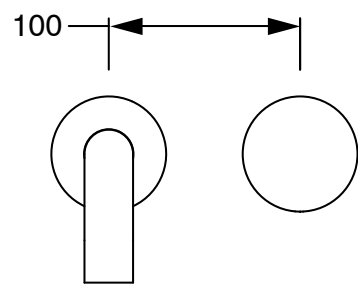

SUSSEX

**Sussex Pure Progressive Wall Bath Mixer System 200mm with Cirque Textured Handles
PVD Brushed Bronze Lead Free
50031**

SPECIFICATIONS

Recommended Use	Residential;Commercial
Colour Finish	Brushed Bronze
Primary Material	Lead Free Brass
Recommended Pressure Range	150 - 500 kPa as per AS3500
Max Continuous Working Temperature (deg C)	65
Min Continuous Working Temperature (deg C)	1

WARRANTY

Residential Use (Years)	40
Commercial Use (Years)	10

Please refer to Sussex Warranty page for full Terms and Conditions

Dimensions are nominal measurements only.

CLEANING RECOMMENDATIONS:

We recommend the use of soapy water or approved cleaners. This product should not be cleaned with abrasive materials. Damage caused by any improper treatment is not covered by the product warranty. Refer to Warranty Conditions

Disclaimer: Products in this specification manual must by regulation be installed by licensed and registered trade people. The manufacturer/distributor reserves the right to vary specifications or delete models from their range without prior notification. Dimensions are nominal measurements only. Dimensions and set-outs listed are correct at time of publication however the manufacturer/distributor takes no responsibility for printing errors.

Published 14/05/2026

To see the complete Sussex range go to www.reece.com.au