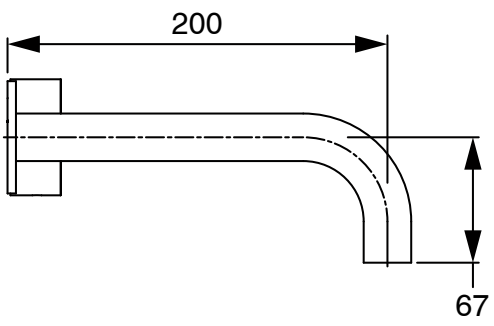

SUSSEX

**Sussex Pure Progressive Wall Bath Mixer System 200mm with Cirque Textured Handles
PVD Brushed Bronze Lead Free
50031**

SPECIFICATIONS

Recommended Use	Residential;Commercial
Colour Finish	Brushed Bronze
Primary Material	Lead Free Brass
Recommended Pressure Range	150 - 500 kPa as per AS3500
Max Continuous Working Temperature (deg C)	65
Min Continuous Working Temperature (deg C)	1

WARRANTY

Residential Use (Years)	40
Commercial Use (Years)	10

Please refer to Sussex Warranty page for full Terms and Conditions

Dimensions are nominal measurements only.

CLEANING RECOMMENDATIONS:

We recommend the use of soapy water or approved cleaners. This product should not be cleaned with abrasive materials. Damage caused by any improper treatment is not covered by the product warranty. Refer to Warranty Conditions

Disclaimer: Products in this specification manual must by regulation be installed by licensed and registered trade people. The manufacturer/distributor reserves the right to vary specifications or delete models from their range without prior notification. Dimensions are nominal measurements only. Dimensions and set-outs listed are correct at time of publication however the manufacturer/distributor takes no responsibility for printing errors.

Published 14/05/2026

To see the complete Sussex range go to www.reece.com.au