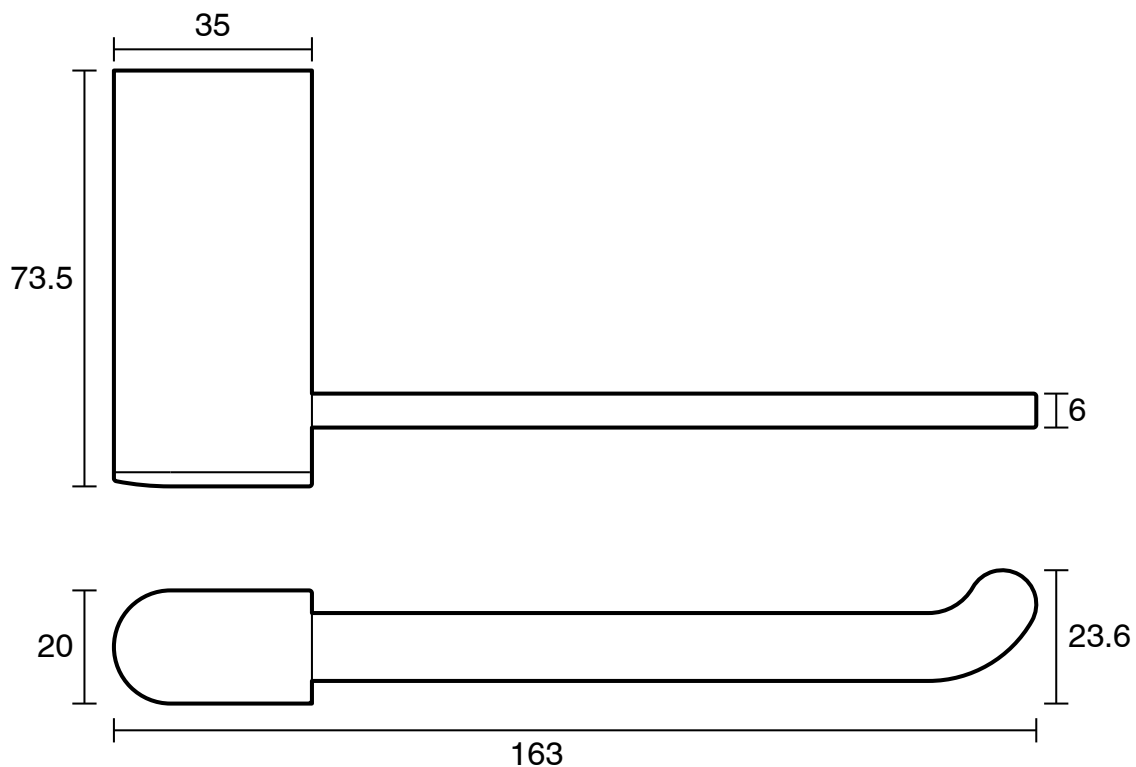

mizu

Mizu Soothe Toilet Roll Holder Chrome

9504039

SPECIFICATIONS

Recommended Use	Residential;Commercial
Colour Finish	Polished Chrome
Primary Material	Brass

WARRANTY

Residential & Commercial Use (Years)	25
Spare Parts & Labour (Years)	1

Please refer to Mizu Warranty page for full Terms and Conditions

Dimensions are nominal measurements only.

CLEANING RECOMMENDATIONS:

We recommend the use of soapy water or approved cleaners. This product should not be cleaned with abrasive materials. Damage caused by any improper treatment is not covered by the product warranty. Refer to Warranty Conditions

Disclaimer: Products in this specification manual must by regulation be installed by licensed and registered trade people. The manufacturer/distributor reserves the right to vary specifications or delete models from their range without prior notification. Dimensions are nominal measurements only. Dimensions and set-outs listed are correct at time of publication however the manufacturer/distributor takes no responsibility for printing errors.

Published 01/04/2026

To see the complete Mizu range go to www.reece.com.au