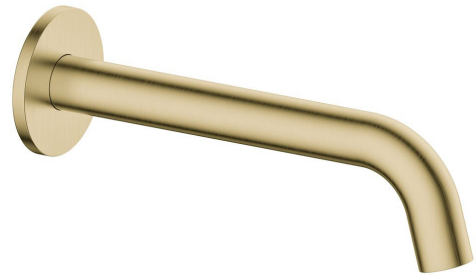

mizu

Mizu Drift MK2 Basin / Bath Outlet 200mm Brushed Brass (5 Star)

2266364

| SPECIFICATIONS | |
|---|-----------------------------|
| Recommended Use | Residential;Commercial |
| Colour Finish | Brushed Brass |
| Primary Material | Lead Free Brass |
| Recommended Pressure Range | 150 - 500 kPa as per AS3500 |
| Max Continuous Working Temperature (deg C) | 65 |
| Min Continuous Working Temperature (deg C) | 5 |
| WARRANTY | |
| Residential & Commercial Use (Years) | 25 |
| Spare Parts & Labour (Years) | 1 |
| <i>Please refer to Mizu Warranty page for full Terms and Conditions</i> | |