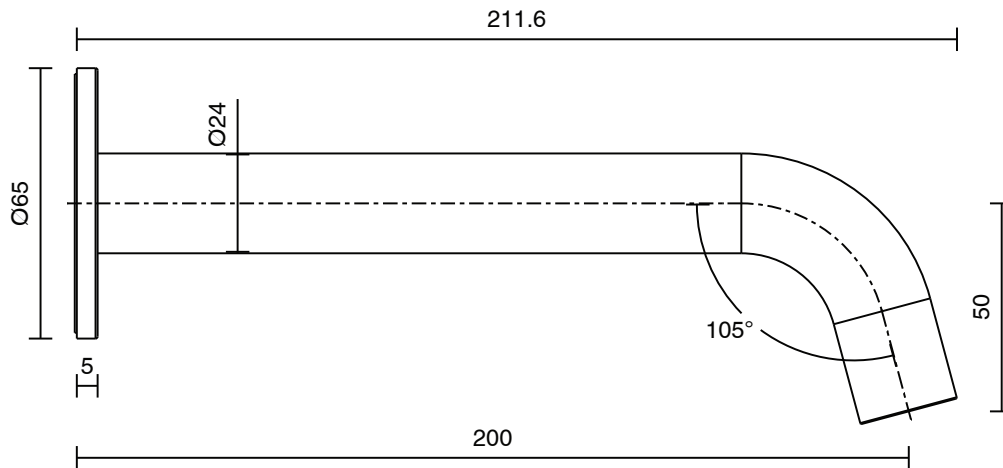

mizu

Mizu Drift MK2 Basin / Bath Outlet 200mm Brushed Brass (5 Star)

2266364

| SPECIFICATIONS | |
|---|-----------------------------|
| Recommended Use | Residential;Commercial |
| Colour Finish | Brushed Brass |
| Primary Material | Lead Free Brass |
| Recommended Pressure Range | 150 - 500 kPa as per AS3500 |
| Max Continuous Working Temperature (deg C) | 65 |
| Min Continuous Working Temperature (deg C) | 5 |
| WARRANTY | |
| Residential & Commercial Use (Years) | 25 |
| Spare Parts & Labour (Years) | 1 |
| <i>Please refer to Mizu Warranty page for full Terms and Conditions</i> | |