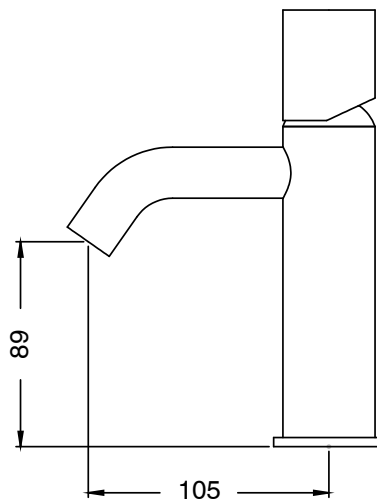

SUSSEX

**Sussex Pure Basin Mixer Curved Spout with Linear Textured Handles PVD Brushed Bronze (5 Star)
Lead Free
46963**

SPECIFICATIONS	
Recommended Use	Residential;Commercial
Colour Finish	Brushed Bronze
Primary Material	Lead Free Brass
Recommended Pressure Range	150 - 500 kPa as per AS3500
Max Continuous Working Temperature (deg C)	65
Min Continuous Working Temperature (deg C)	1
WARRANTY	
Residential Use (Years)	40
Commercial Use (Years)	10
<i>Please refer to Sussex Warranty page for full Terms and Conditions</i>	