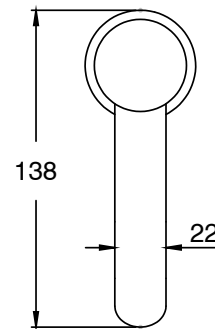

SUSSEX

**Sussex Pure Basin Mixer Curved Spout with Linear Textured Handles PVD Brushed Bronze (5 Star)
Lead Free
46963**

SPECIFICATIONS	
Recommended Use	Residential;Commercial
Colour Finish	Brushed Bronze
Primary Material	Lead Free Brass
Recommended Pressure Range	150 - 500 kPa as per AS3500
Max Continuous Working Temperature (deg C)	65
Min Continuous Working Temperature (deg C)	1
WARRANTY	
Residential Use (Years)	40
Commercial Use (Years)	10
<i>Please refer to Sussex Warranty page for full Terms and Conditions</i>	

Disclaimer: Products in this specification manual must by regulation be installed by licensed and registered trade people. The manufacturer/distributor reserves the right to vary specifications or delete models from their range without prior notification. Dimensions are nominal measurements only. Dimensions and set-outs listed are correct at time of publication however the manufacturer/distributor takes no responsibility for printing errors.