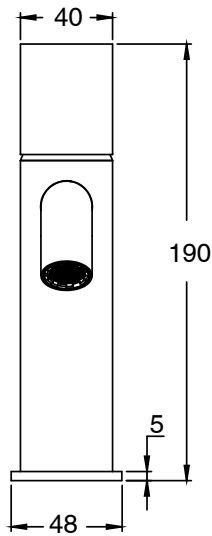

SUSSEX

**Sussex Pure Basin Mixer Curved Spout with Linear Textured Handles PVD Brushed Bronze (5 Star)
Lead Free
46963**

SPECIFICATIONS	
Recommended Use	Residential;Commercial
Colour Finish	Brushed Bronze
Primary Material	Lead Free Brass
Recommended Pressure Range	150 - 500 kPa as per AS3500
Max Continuous Working Temperature (deg C)	65
Min Continuous Working Temperature (deg C)	1
WARRANTY	
Residential Use (Years)	40
Commercial Use (Years)	10
<i>Please refer to Sussex Warranty page for full Terms and Conditions</i>	