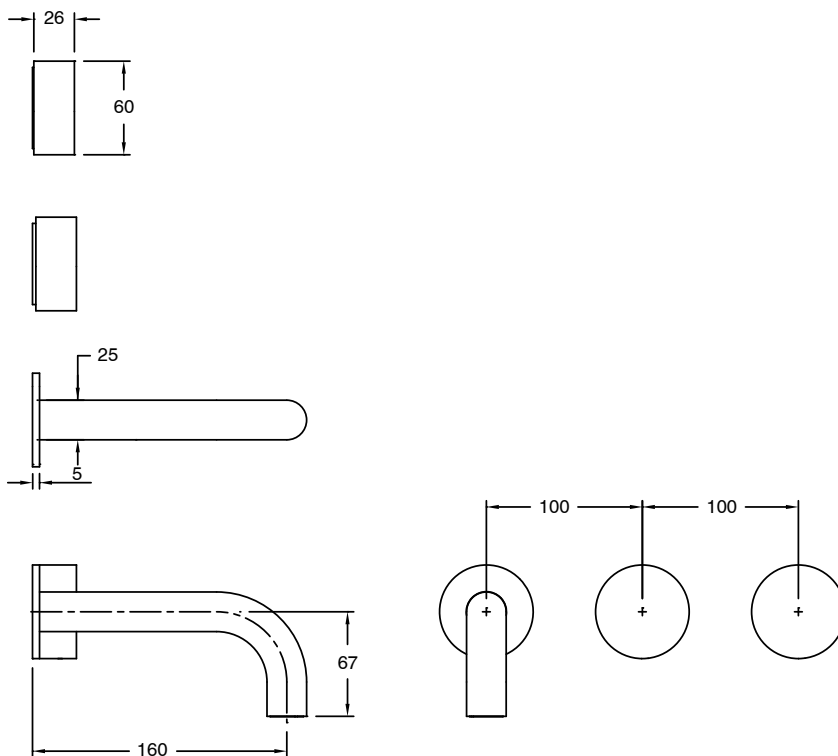

SUSSEX

Sussex Pure Wall Basin Hostess System 160mm with Diamond Textured Handles PVD Brushed Gunmetal (3 Star) Lead Free 50769

SPECIFICATIONS

Recommended Use	Residential;Commercial
Colour Finish	Brushed Gunmetal
Primary Material	Lead Free Brass
Recommended Pressure Range	150 - 500 kPa as per AS3500
Max Continuous Working Temperature (deg C)	65
Min Continuous Working Temperature (deg C)	1

WARRANTY

Residential Use (Years)	40
Commercial Use (Years)	10

Please refer to Sussex Warranty page for full Terms and Conditions

Dimensions are nominal measurements only.

CLEANING RECOMMENDATIONS:

We recommend the use of soapy water or approved cleaners. This product should not be cleaned with abrasive materials. Damage caused by any improper treatment is not covered by the product warranty. Refer to Warranty Conditions

Disclaimer: Products in this specification manual must by regulation be installed by licensed and registered trade people. The manufacturer/distributor reserves the right to vary specifications or delete models from their range without prior notification. Dimensions are nominal measurements only. Dimensions and set-outs listed are correct at time of publication however the manufacturer/distributor takes no responsibility for printing errors.

Published 07/05/2026

To see the complete Sussex range go to
www.reece.com.au