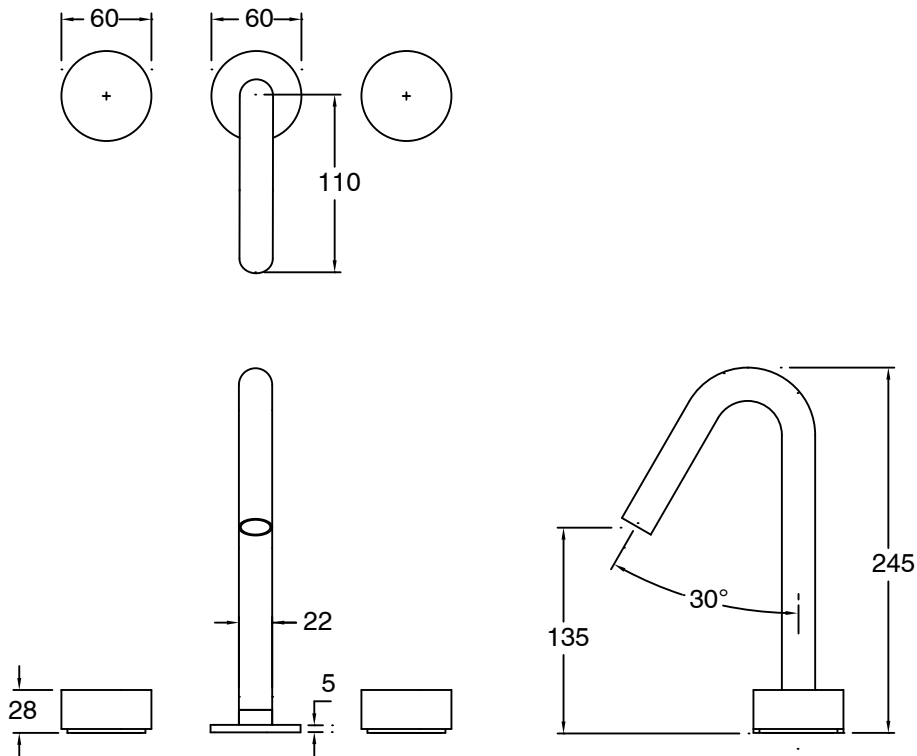

SUSSEX

Sussex Pure Basin Set PVD Brushed Gunmetal (5 Star) Lead Free

47009

SPECIFICATIONS	
Recommended Use	Residential;Commercial
Colour Finish	Brushed Gunmetal
Primary Material	Lead Free Brass
Recommended Pressure Range	150 - 500 kPa as per AS3500
Max Continuous Working Temperature (deg C)	65
Min Continuous Working Temperature (deg C)	1
WARRANTY	
Residential Use (Years)	40
Commercial Use (Years)	10
<i>Please refer to Sussex Warranty page for full Terms and Conditions</i>	

Disclaimer: Products in this specification manual must by regulation be installed by licensed and registered trade people. The manufacturer/distributor reserves the right to vary specifications or delete models from their range without prior notification. Dimensions are nominal measurements only. Dimensions and set-outs listed are correct at time of publication however the manufacturer/distributor takes no responsibility for printing errors.