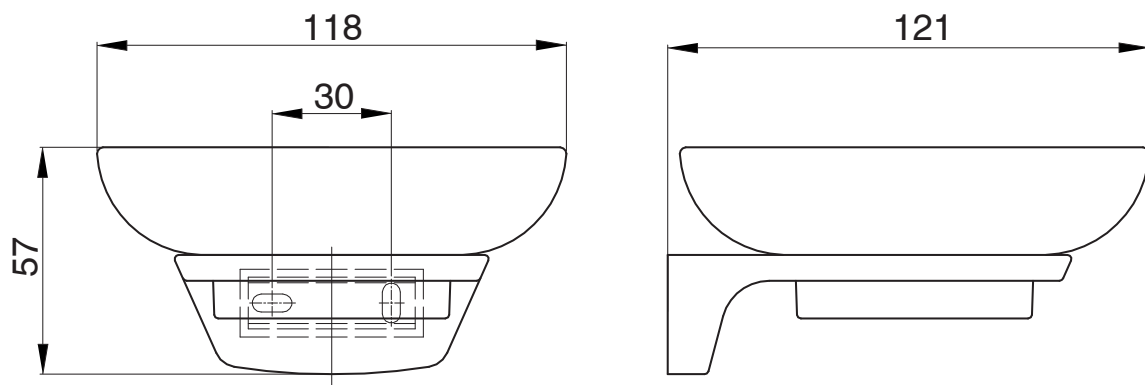

mizu

Mizu Silk Soap Dish Chrome

9506619

SPECIFICATIONS	
Recommended Use	Residential;Commercial
Colour Finish	Polished Chrome
Primary Material	Glass
WARRANTY	
Residential & Commercial Use (Years)	25
Spare Parts & Labour (Years)	1
<i>Please refer to Mizu Warranty page for full Terms and Conditions</i>	