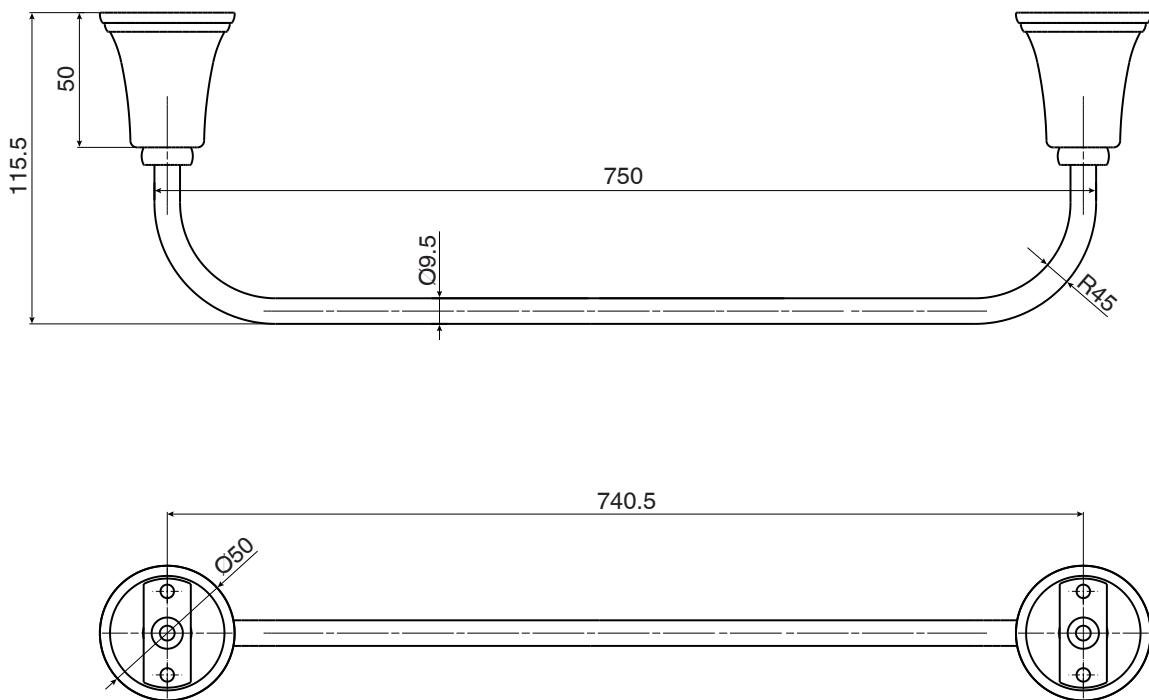

Posh Canterbury Single Towel Rail 750mm Polished Brass Gold

9508459

SPECIFICATIONS

Recommended Use	Residential;Commercial
Colour Finish	Polished Brass Gold
Primary Material	DR Brass

WARRANTY

Residential & Commercial Use (Years)	25
Spare Parts & Labour (Years)	1

Please refer to Posh Warranty Page for full Terms and Conditions

Dimensions are nominal measurements only.

CLEANING RECOMMENDATIONS:

We recommend the use of soapy water or approved cleaners. This product should not be cleaned with abrasive materials. Damage caused by any improper treatment is not covered by the product warranty. Refer to Warranty Conditions

Disclaimer: Products in this specification manual must by regulation be installed by licensed and registered trade people. The manufacturer/distributor reserves the right to vary specifications or delete models from their range without prior notification. Dimensions are nominal measurements only. Dimensions and set-outs listed are correct at time of publication however the manufacturer/distributor takes no responsibility for printing errors.

Published 01/04/2026

To see the complete Posh range go to www.reece.com.au