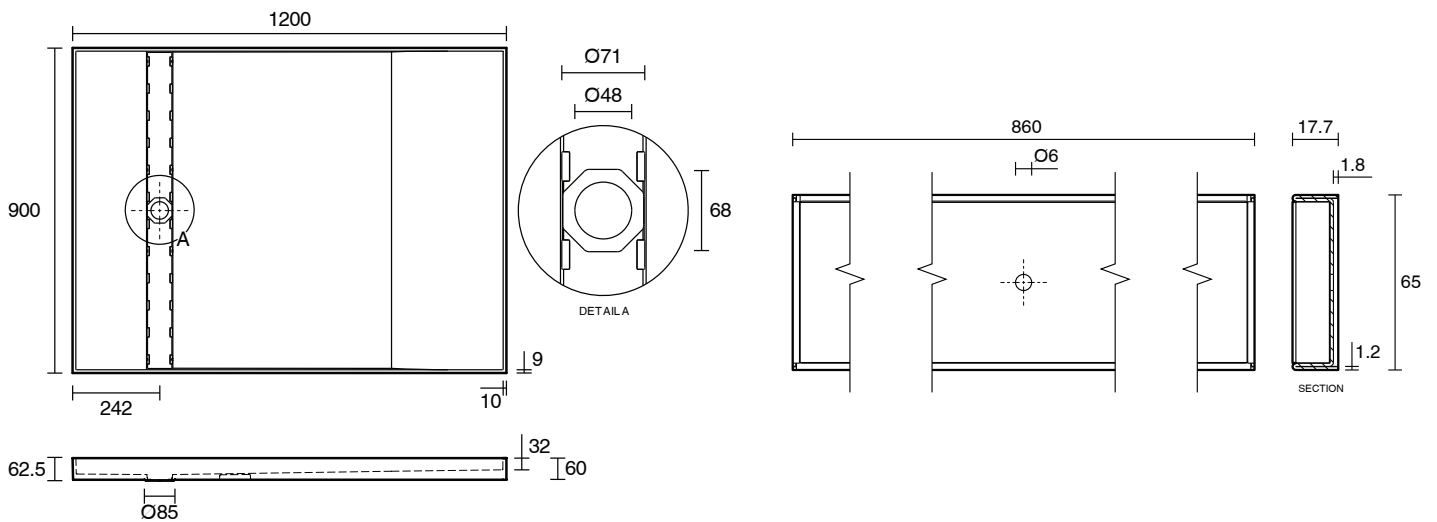

Posh Solus Tile Over Shower Tray with 860mm Long Rear Matte Black Tile Insert Channel Suits Tiles 9mm and up (For 2 Wall / Corner Install) 900mm x 1200mm

9512267

SPECIFICATIONS

Recommended Use	Residential;Commercial
Shower Base Colour	Grey
Shower Base Material	SMC
Shower Grate Material	Stainless Steel (316 Grade)
Waste Position	Centre Rear
Shower Base Waste Size	50 mm
Weight of Shower Base	22 kg
Usage	Corner Install

WARRANTY

Residential & Commercial Use (Years)	7
Spare Parts & Labour (Years)	1

Please refer to Posh Warranty Page for full Terms and Conditions

Dimensions are nominal measurements only.

CLEANING RECOMMENDATIONS:

We recommend the use of soapy water or approved cleaners. This product should not be cleaned with abrasive materials. Damage caused by any improper treatment is not covered by the product warranty. Refer to Warranty Conditions

Disclaimer: Products in this specification manual must by regulation be installed by licensed and registered trade people. The manufacturer/distributor reserves the right to vary specifications or delete models from their range without prior notification. Dimensions are nominal measurements only. Dimensions and set-outs listed are correct at time of publication however the manufacturer/distributor takes no responsibility for printing errors.

Published 01/04/2026

To see the complete Posh range go to
www.reece.com.au