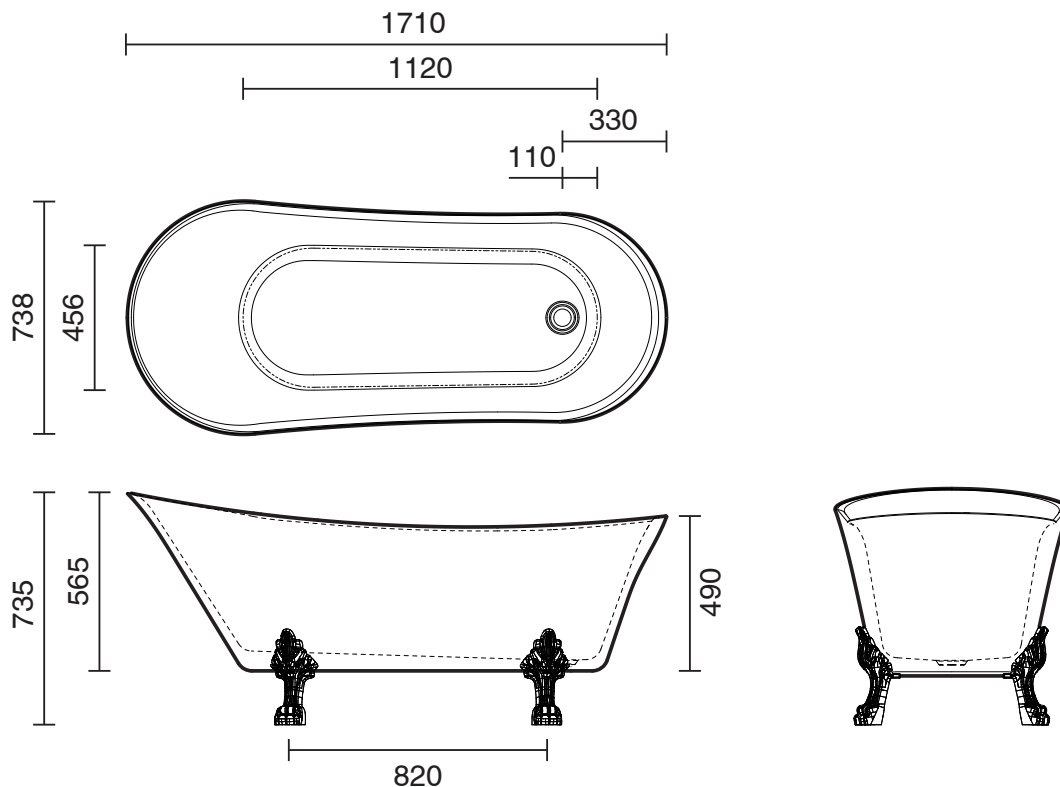

KADO

Kado Era Freestanding Bath 1700mm White with Chrome Claw Feet

9502401

SPECIFICATIONS

Recommended Use	Residential;Commercial
Material	Acrylic
Colour	White with Chrome Claw Feet
Capacity	220 ltr
Weight	37 kg
Overflow Configuration	No Overflow
Fixing	Anchor feet with flexible sealant
Plug & Waste Size	40mm
Plug & Waste	Sold Separately

WARRANTY

Residential & Commercial Use (Years)	20
Spare Parts & Labour (Years)	1

Please refer to Kado Warranty Page for full Terms and Conditions

Dimensions are nominal measurements only.

CLEANING RECOMMENDATIONS:

We recommend the use of soapy water or approved cleaners. This product should not be cleaned with abrasive materials. Damage caused by any improper treatment is not covered by the product warranty. Refer to Warranty Conditions

Disclaimer: Products in this specification manual must by regulation be installed by licensed and registered trade people. The manufacturer/distributor reserves the right to vary specifications or delete models from their range without prior notification. Dimensions are nominal measurements only. Dimensions and set-outs listed are correct at time of publication however the manufacturer/distributor takes no responsibility for printing errors.

Published 01/04/2026

To see the complete Kado range go to www.reece.com.au